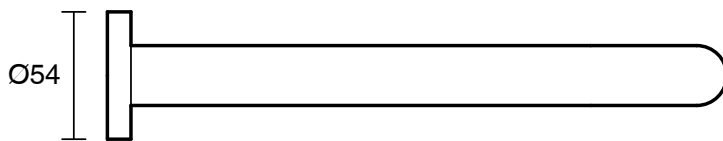

SUSSEX

Scala 25 Wall Outlet Curved 250mm PVD Brushed Gold (6 Star) Lead Free

51168

SPECIFICATIONS	
Recommended Use	Residential;Commercial
Colour Finish	Brushed Gold
Primary Material	Lead Free Brass
Recommended Pressure Range	150 - 500 kPa as per AS3500
Max Continuous Working Temperature (deg C)	65
Min Continuous Working Temperature (deg C)	1
WARRANTY	
Residential Use (Years)	40
Commercial Use (Years)	10
<i>Please refer to Sussex Warranty page for full Terms and Conditions</i>	