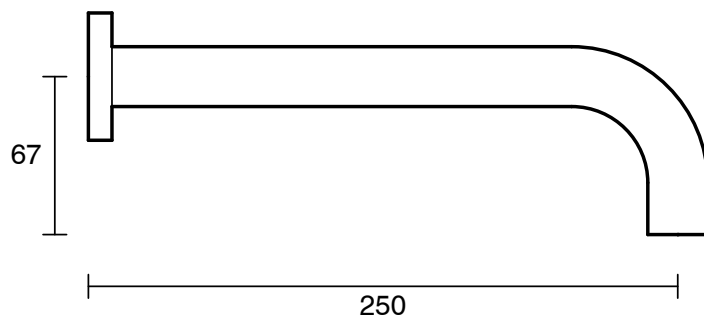

SUSSEX

Scala 25 Wall Outlet Curved 250mm PVD Brushed Gold (6 Star) Lead Free

51168

SPECIFICATIONS	
Recommended Use	Residential;Commercial
Colour Finish	Brushed Gold
Primary Material	Lead Free Brass
Recommended Pressure Range	150 - 500 kPa as per AS3500
Max Continuous Working Temperature (deg C)	65
Min Continuous Working Temperature (deg C)	1
WARRANTY	
Residential Use (Years)	40
Commercial Use (Years)	10
<i>Please refer to Sussex Warranty page for full Terms and Conditions</i>	