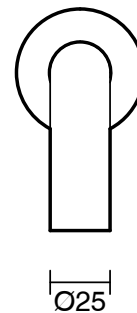

SUSSEX

Scala 25 Wall Outlet Curved 250mm PVD Brushed Gold (6 Star) Lead Free

51168

SPECIFICATIONS	
Recommended Use	Residential;Commercial
Colour Finish	Brushed Gold
Primary Material	Lead Free Brass
Recommended Pressure Range	150 - 500 kPa as per AS3500
Max Continuous Working Temperature (deg C)	65
Min Continuous Working Temperature (deg C)	1
WARRANTY	
Residential Use (Years)	40
Commercial Use (Years)	10
<i>Please refer to Sussex Warranty page for full Terms and Conditions</i>	