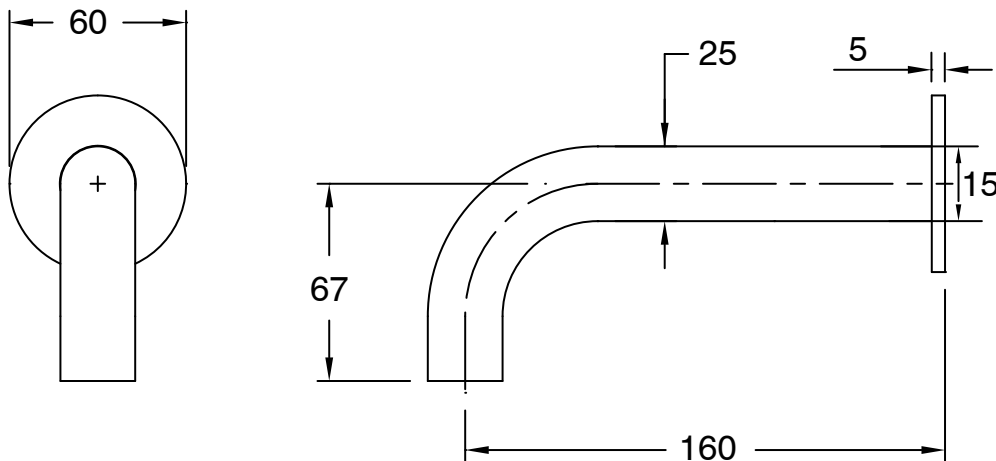

SUSSEX

Sussex Pure Wall Bath Outlet 160mm Matte Black

2281230

SPECIFICATIONS	
Recommended Use	Residential;Commercial
Colour Finish	Matte Black
Primary Material	DR Brass
Recommended Pressure Range	150 - 500 kPa as per AS3500
Max Continuous Working Temperature (deg C)	65
Min Continuous Working Temperature (deg C)	1
WARRANTY	
Residential Use (Years)	40
Commercial Use (Years)	10
<i>Please refer to Sussex Warranty page for full Terms and Conditions</i>	