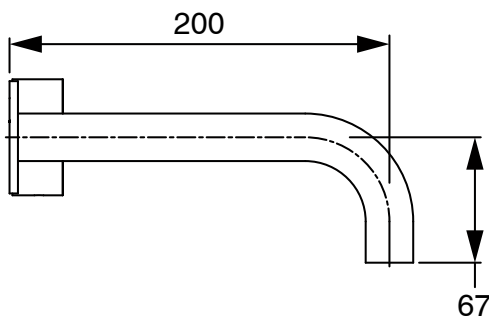

SUSSEX

Sussex Pure Progressive Wall Bath Mixer System 200mm PVD Matte Black Lead Free

50019

SPECIFICATIONS

Recommended Use	Residential;Commercial
Colour Finish	Matte Black
Primary Material	Lead Free Brass
Recommended Pressure Range	150 - 500 kPa as per AS3500
Max Continuous Working Temperature (deg C)	65
Min Continuous Working Temperature (deg C)	1

WARRANTY

Residential Use (Years)	40
Commercial Use (Years)	10

Please refer to Sussex Warranty page for full Terms and Conditions

Dimensions are nominal measurements only.

CLEANING RECOMMENDATIONS:

We recommend the use of soapy water or approved cleaners. This product should not be cleaned with abrasive materials. Damage caused by any improper treatment is not covered by the product warranty. Refer to Warranty Conditions

Disclaimer: Products in this specification manual must by regulation be installed by licensed and registered trade people. The manufacturer/distributor reserves the right to vary specifications or delete models from their range without prior notification. Dimensions are nominal measurements only. Dimensions and set-outs listed are correct at time of publication however the manufacturer/distributor takes no responsibility for printing errors.

Published 14/05/2026

To see the complete Sussex range go to www.reece.com.au