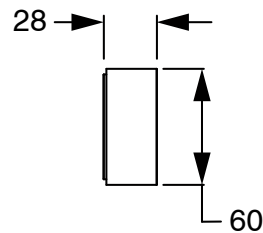

SUSSEX

Sussex Pure Progressive Wall Bath Mixer System 200mm PVD Matte Black Lead Free

50019

SPECIFICATIONS

Recommended Use	Residential;Commercial
Colour Finish	Matte Black
Primary Material	Lead Free Brass
Recommended Pressure Range	150 - 500 kPa as per AS3500
Max Continuous Working Temperature (deg C)	65
Min Continuous Working Temperature (deg C)	1

WARRANTY

Residential Use (Years)	40
Commercial Use (Years)	10

Please refer to Sussex Warranty page for full Terms and Conditions

Dimensions are nominal measurements only.

CLEANING RECOMMENDATIONS:

We recommend the use of soapy water or approved cleaners. This product should not be cleaned with abrasive materials. Damage caused by any improper treatment is not covered by the product warranty. Refer to Warranty Conditions

Disclaimer: Products in this specification manual must by regulation be installed by licensed and registered trade people. The manufacturer/distributor reserves the right to vary specifications or delete models from their range without prior notification. Dimensions are nominal measurements only. Dimensions and set-outs listed are correct at time of publication however the manufacturer/distributor takes no responsibility for printing errors.

Published 14/05/2026

To see the complete Sussex range go to www.reece.com.au