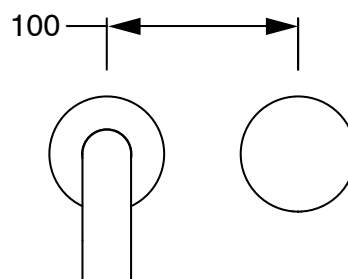

SUSSEX

Sussex Pure Progressive Wall Bath Mixer System 200mm PVD Matte Black Lead Free

50019

SPECIFICATIONS

Recommended Use	Residential;Commercial
Colour Finish	Matte Black
Primary Material	Lead Free Brass
Recommended Pressure Range	150 - 500 kPa as per AS3500
Max Continuous Working Temperature (deg C)	65
Min Continuous Working Temperature (deg C)	1

WARRANTY

Residential Use (Years)	40
Commercial Use (Years)	10

Please refer to Sussex Warranty page for full Terms and Conditions

Dimensions are nominal measurements only.

CLEANING RECOMMENDATIONS:

We recommend the use of soapy water or approved cleaners. This product should not be cleaned with abrasive materials. Damage caused by any improper treatment is not covered by the product warranty. Refer to Warranty Conditions

Disclaimer: Products in this specification manual must by regulation be installed by licensed and registered trade people. The manufacturer/distributor reserves the right to vary specifications or delete models from their range without prior notification. Dimensions are nominal measurements only. Dimensions and set-outs listed are correct at time of publication however the manufacturer/distributor takes no responsibility for printing errors.

Published 14/05/2026

To see the complete Sussex range go to www.reece.com.au