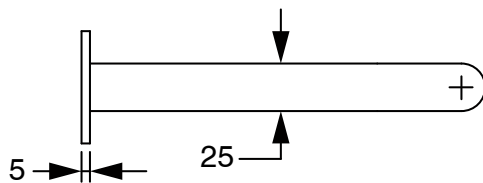

SUSSEX

Sussex Pure Progressive Wall Bath Mixer System 200mm PVD Matte Black Lead Free

50019

SPECIFICATIONS

Recommended Use	Residential;Commercial
Colour Finish	Matte Black
Primary Material	Lead Free Brass
Recommended Pressure Range	150 - 500 kPa as per AS3500
Max Continuous Working Temperature (deg C)	65
Min Continuous Working Temperature (deg C)	1

WARRANTY

Residential Use (Years)	40
Commercial Use (Years)	10

Please refer to Sussex Warranty page for full Terms and Conditions

Dimensions are nominal measurements only.

CLEANING RECOMMENDATIONS:

We recommend the use of soapy water or approved cleaners. This product should not be cleaned with abrasive materials. Damage caused by any improper treatment is not covered by the product warranty. Refer to Warranty Conditions

Disclaimer: Products in this specification manual must by regulation be installed by licensed and registered trade people. The manufacturer/distributor reserves the right to vary specifications or delete models from their range without prior notification. Dimensions are nominal measurements only. Dimensions and set-outs listed are correct at time of publication however the manufacturer/distributor takes no responsibility for printing errors.

Published 14/05/2026

To see the complete Sussex range go to www.reece.com.au