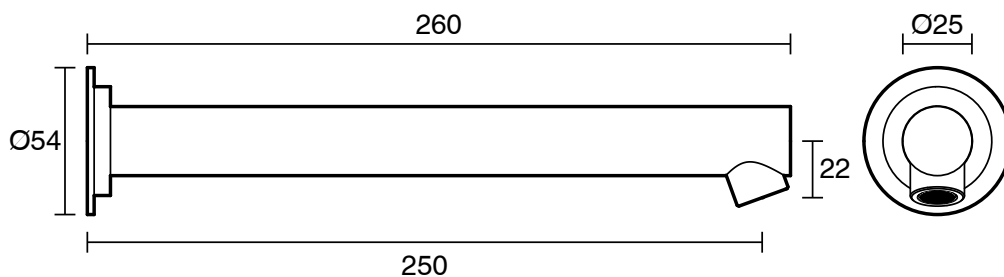

## Scala Wall Bath Outlet Straight 250mm PVD Brushed Platinum Gold Lead Free

51253

SPECIFICATIONS	
Recommended Use	Residential;Commercial
Colour Finish	Brushed Platinum Gold
Primary Material	Lead Free Brass
Recommended Pressure Range	150 - 500 kPa as per AS3500
Max Continuous Working Temperature (deg C)	65
Min Continuous Working Temperature (deg C)	1
WARRANTY	
Residential Use (Years)	40
Commercial Use (Years)	10
<i>Please refer to Sussex Warranty page for full Terms and Conditions</i>	

Dimensions are nominal measurements only.