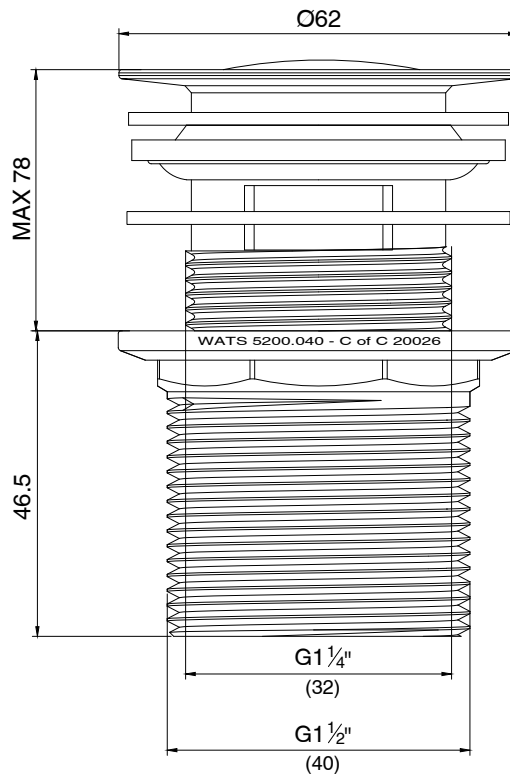

mizu

Mizu Plug & Waste 32/40mm x 80mm Push/Plug with Overflow Chrome

2261196

SPECIFICATIONS

Recommended Use	Residential;Commercial
Colour Finish	Polished Chrome
Primary Material	Brass

WARRANTY

Parts Replacement Only - excludes labour costs (Years) 1

Please refer to Mizu Warranty page for full Terms and Conditions

Dimensions are nominal measurements only.

CLEANING RECOMMENDATIONS:

We recommend the use of soapy water or approved cleaners. This product should not be cleaned with abrasive materials. Damage caused by any improper treatment is not covered by the product warranty. Refer to Warranty Conditions

Disclaimer: Products in this specification manual must by regulation be installed by licensed and registered trade people. The manufacturer/distributor reserves the right to vary specifications or delete models from their range without prior notification. Dimensions are nominal measurements only. Dimensions and set-outs listed are correct at time of publication however the manufacturer/distributor takes no responsibility for printing errors.

Published 01/04/2026

To see the complete Mizu range go to www.reece.com.au