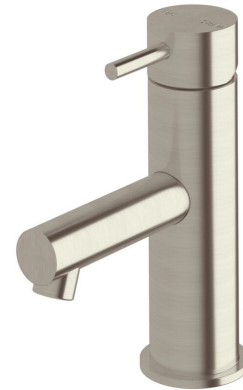

SUSSEX

Sussex Scala Basin Mixer Tap Brushed Nickel (5 Star)

2263262

SPECIFICATIONS	
Recommended Use	Residential;Commercial
Colour Finish	Brushed Nickel
Primary Material	DR Brass
Recommended Pressure Range	150 - 500 kPa as per AS3500
Max Continuous Working Temperature (deg C)	65
Min Continuous Working Temperature (deg C)	1
WARRANTY	
Residential Use (Years)	40
Commercial Use (Years)	10
<i>Please refer to Sussex Warranty page for full Terms and Conditions</i>	