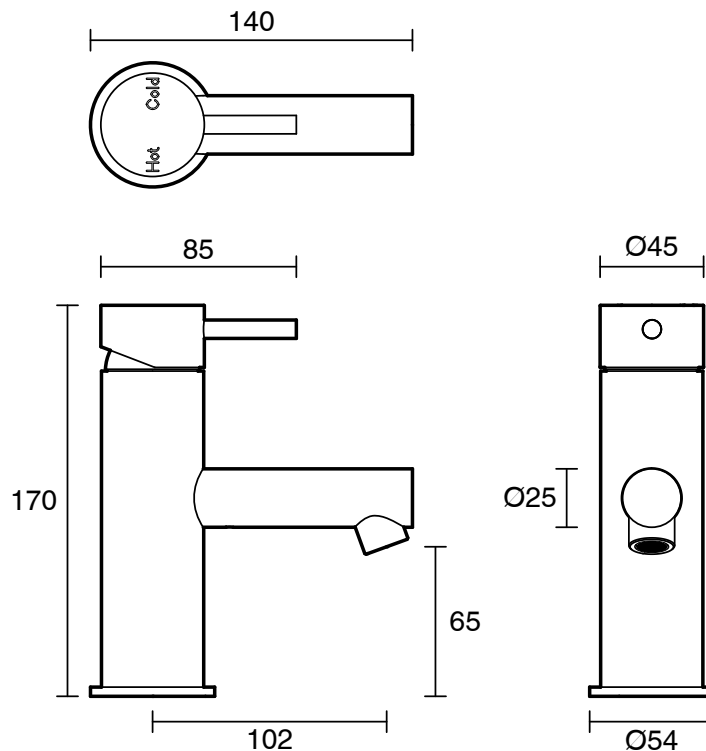

SUSSEX

Sussex Scala Basin Mixer Tap Brushed Nickel (5 Star)

2263262

SPECIFICATIONS	
Recommended Use	Residential;Commercial
Colour Finish	Brushed Nickel
Primary Material	DR Brass
Recommended Pressure Range	150 - 500 kPa as per AS3500
Max Continuous Working Temperature (deg C)	65
Min Continuous Working Temperature (deg C)	1
WARRANTY	
Residential Use (Years)	40
Commercial Use (Years)	10
<i>Please refer to Sussex Warranty page for full Terms and Conditions</i>	

Disclaimer: Products in this specification manual must by regulation be installed by licensed and registered trade people. The manufacturer/distributor reserves the right to vary specifications or delete models from their range without prior notification. Dimensions are nominal measurements only. Dimensions and set-outs listed are correct at time of publication however the manufacturer/distributor takes no responsibility for printing errors.