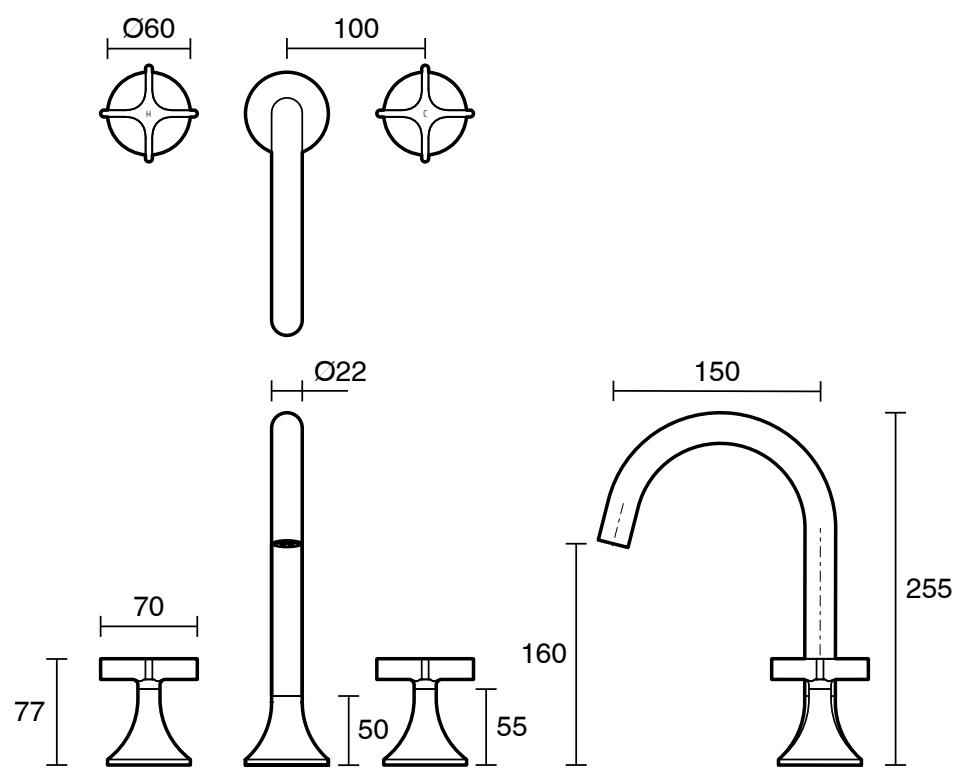

SUSSEX

Sussex Oria Cross Handle Basin Set PVD Brushed Gunmetal (5 Star) Lead Free

39646

SPECIFICATIONS

Recommended Use	Residential;Commercial
Colour Finish	Brushed Gunmetal
Primary Material	Lead Free Brass
Recommended Pressure Range	150 - 500 kPa as per AS3500
Max Continuous Working Temperature (deg C)	65
Min Continuous Working Temperature (deg C)	1

WARRANTY

Residential Use (Years)	40
Commercial Use (Years)	10

Please refer to Sussex Warranty page for full Terms and Conditions

Dimensions are nominal measurements only.

CLEANING RECOMMENDATIONS:

We recommend the use of soapy water or approved cleaners. This product should not be cleaned with abrasive materials. Damage caused by any improper treatment is not covered by the product warranty. Refer to Warranty Conditions

Disclaimer: Products in this specification manual must by regulation be installed by licensed and registered trade people. The manufacturer/distributor reserves the right to vary specifications or delete models from their range without prior notification. Dimensions are nominal measurements only. Dimensions and set-outs listed are correct at time of publication however the manufacturer/distributor takes no responsibility for printing errors.

Published 30/04/2026

To see the complete Sussex range go to www.reece.com.au