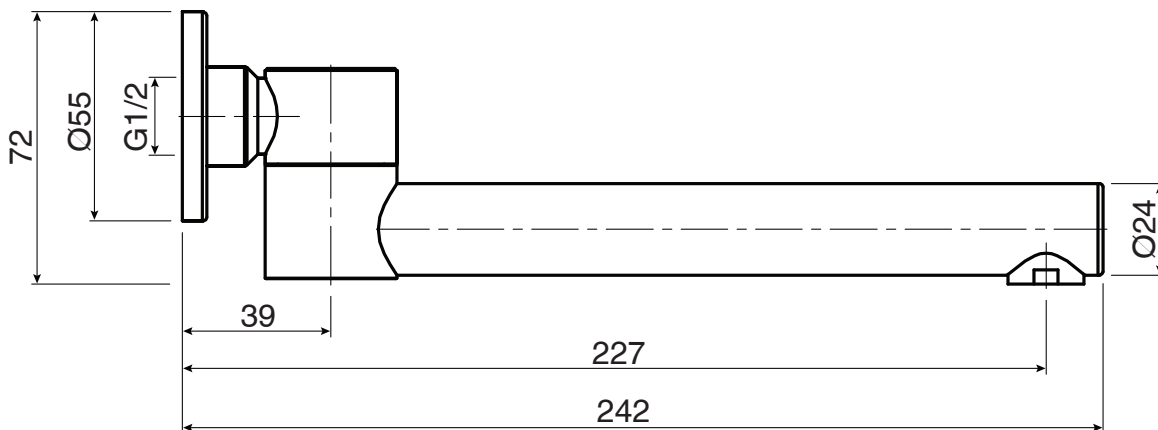

Posh Solus MK2 Swivel Bath Outlet Chrome

SPECIFICATIONS

Recommended Use	Residential;Commercial
Colour	Chrome
Material	Brass
Recommended Pressure Range	150 - 500kPa
Max Continuous Working Pressure	500kPa
Max Continuous Working Temperature	80°C
Suitable for Storage Tank Hot Water	Yes
Suitable for Continuous Flow Hot Water	Yes
Suitable for Gravity Feed Hot Water	No

WARRANTY

Residential & Commercial Use (Years)	25
Spare Parts & Labour (Years)	1

Please refer to Posh Warranty Page for full Terms and Conditions

Dimensions are nominal measurements only.

Disclaimer: Products in this specification manual must by regulation be installed by licensed and registered trade people. The manufacturer/distributor reserves the right to vary specifications or delete models from their range without prior notification. Dimensions are nominal measurements only. Dimensions and set-outs listed are correct at time of publication however the manufacturer/distributor takes no responsibility for printing errors.