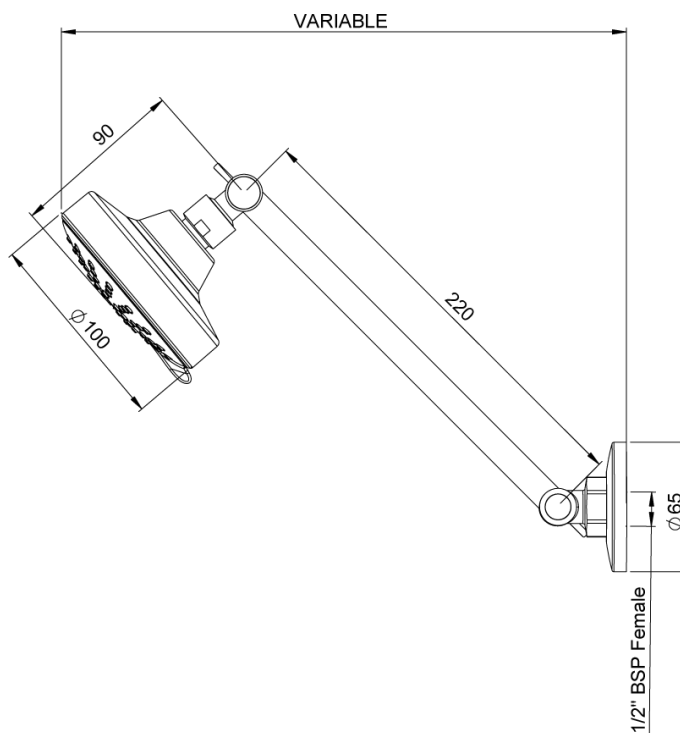

Posh Solus MK3 Hi Rise Shower 3 Functions Brushed Nickel (4 Star)

30528

SPECIFICATIONS	
Recommended Use	Residential;Commercial
Colour Finish	Brushed Nickel
Primary Material	Brass
Recommended Pressure Range	150 - 500 kPa as per AS3500
Max Continuous Working Temperature (deg C)	60
Min Continuous Working Temperature (deg C)	5
Hot Water Unit Suitability	Continuous Flow;Storage Tank
WARRANTY	
Residential & Commercial Use (Years)	25
Spare Parts & Labour (Years)	1
<i>Please refer to Posh Warranty Page for full Terms and Conditions</i>	