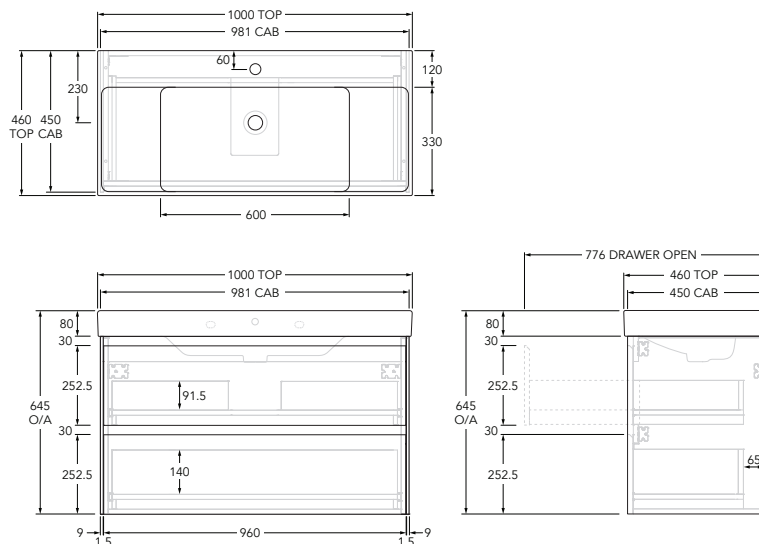

WARRANTY

Residential Use (Years)	10
Commercial Use (Years)	1
Spare Parts & Labour (Years)	1

Please refer to Roca Warranty page for full Terms and Conditions