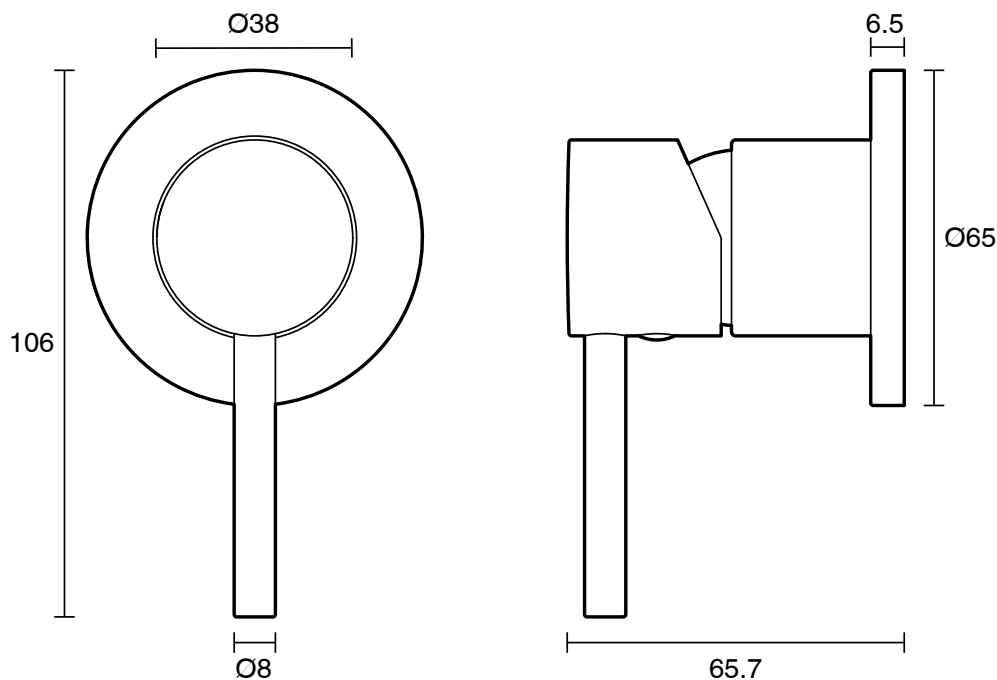

mizu

Mizu Drift Shower Mixer Trimset Matte Black Lead Free

2267223

SPECIFICATIONS	
Recommended Use	Residential;Commercial
Colour Finish	Matte Black
Primary Material	Lead Free Brass
Recommended Pressure Range	150 - 500 kPa as per AS3500
Max Continuous Working Temperature (deg C)	70
Min Continuous Working Temperature (deg C)	5
WARRANTY	
Residential & Commercial Use (Years)	25
Spare Parts & Labour (Years)	1
<i>Please refer to Mizu Warranty page for full Terms and Conditions</i>	

Disclaimer: Products in this specification manual must by regulation be installed by licensed and registered trade people. The manufacturer/distributor reserves the right to vary specifications or delete models from their range without prior notification. Dimensions are nominal measurements only. Dimensions and set-outs listed are correct at time of publication however the manufacturer/distributor takes no responsibility for printing errors.