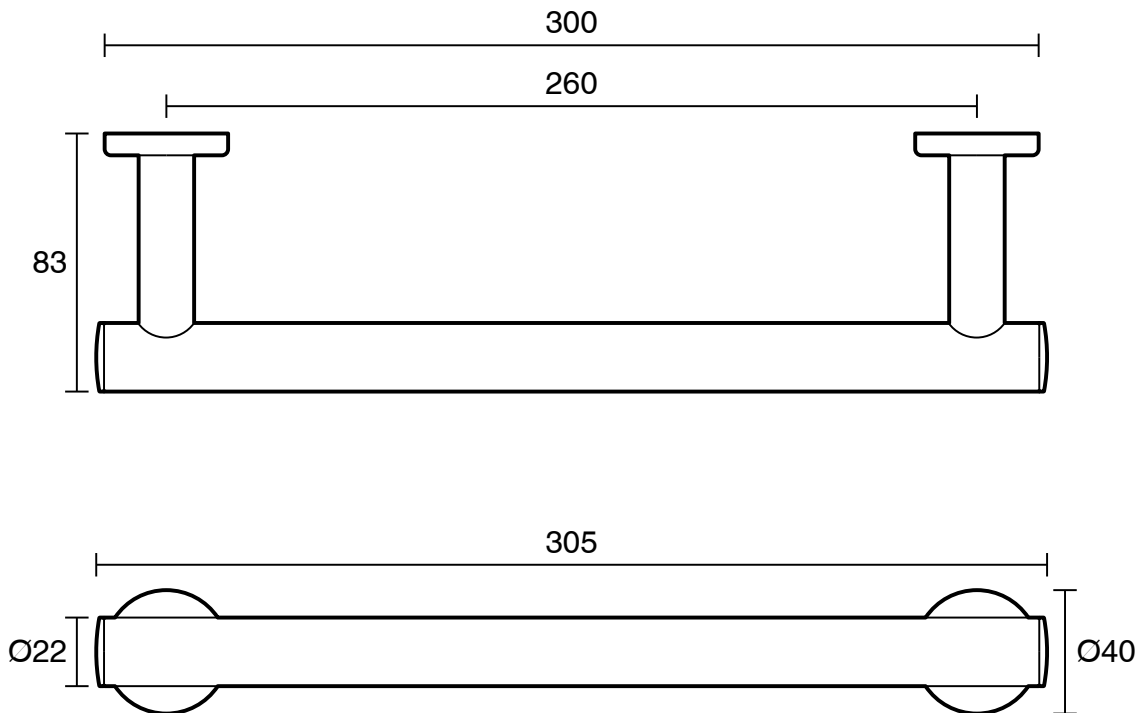

mizu

Mizu Drift Single Towel Rail 300mm Brushed Gunmetal

2217448

SPECIFICATIONS

Recommended Use	Residential;Commercial
Colour Finish	Brushed Gunmetal
Primary Material	DR Brass

WARRANTY

Residential & Commercial Use (Years)	25
Spare Parts & Labour (Years)	1

Please refer to Mizu Warranty page for full Terms and Conditions

Dimensions are nominal measurements only.

CLEANING RECOMMENDATIONS:

We recommend the use of soapy water or approved cleaners. This product should not be cleaned with abrasive materials. Damage caused by any improper treatment is not covered by the product warranty. Refer to Warranty Conditions

Disclaimer: Products in this specification manual must by regulation be installed by licensed and registered trade people. The manufacturer/distributor reserves the right to vary specifications or delete models from their range without prior notification. Dimensions are nominal measurements only. Dimensions and set-outs listed are correct at time of publication however the manufacturer/distributor takes no responsibility for printing errors.

Published 01/04/2026

To see the complete Mizu range go to www.reece.com.au