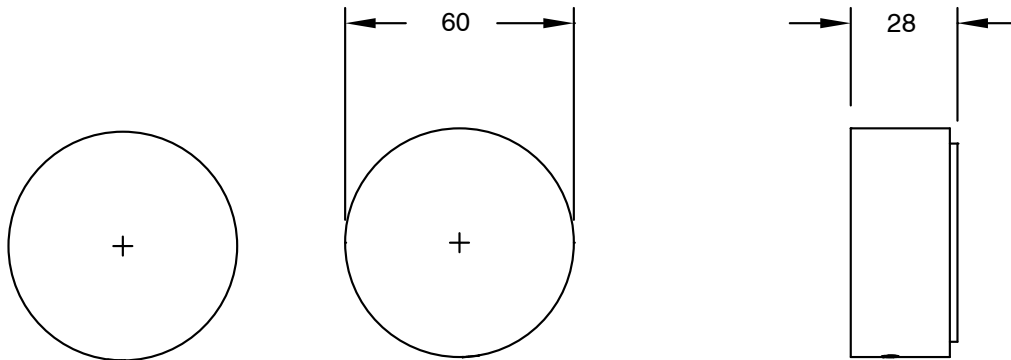

SUSSEX

Sussex Pure Basin Top Assembly with Cirque Textured Handles PVD Brushed Bronze Lead Free

47182

SPECIFICATIONS	
Recommended Use	Residential;Commercial
Colour Finish	Brushed Bronze
Primary Material	Lead Free Brass
Recommended Pressure Range	150 - 500 kPa as per AS3500
Max Continuous Working Temperature (deg C)	65
Min Continuous Working Temperature (deg C)	1
WARRANTY	
Residential Use (Years)	40
Commercial Use (Years)	10
<i>Please refer to Sussex Warranty page for full Terms and Conditions</i>	