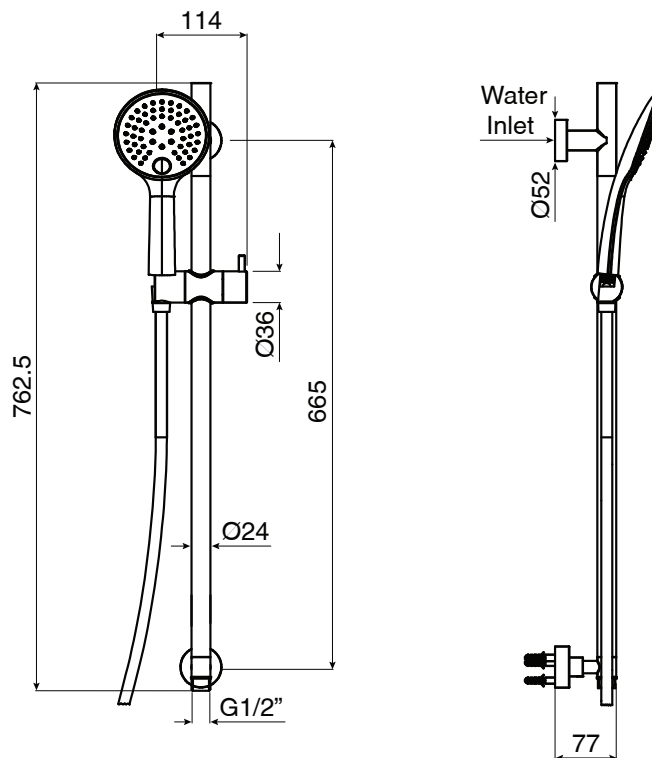

mizu

Mizu Drift Single Rail Shower with Top Rail Water Inlet Brushed Gunmetal (3 Star)

9512224

SPECIFICATIONS	
Recommended Use	Residential;Commercial
Colour Finish	Brushed Gunmetal
Primary Material	DR Brass
Recommended Pressure Range	150 - 500 kPa as per AS3500
Max Continuous Working Temperature (deg C)	65
Min Continuous Working Temperature (deg C)	5
WARRANTY	
Residential & Commercial Use (Years)	25
Spare Parts & Labour (Years)	1
<i>Please refer to Mizu Warranty page for full Terms and Conditions</i>	

Disclaimer: Products in this specification manual must by regulation be installed by licensed and registered trade people. The manufacturer/distributor reserves the right to vary specifications or delete models from their range without prior notification. Dimensions are nominal measurements only. Dimensions and set-outs listed are correct at time of publication however the manufacturer/distributor takes no responsibility for printing errors.