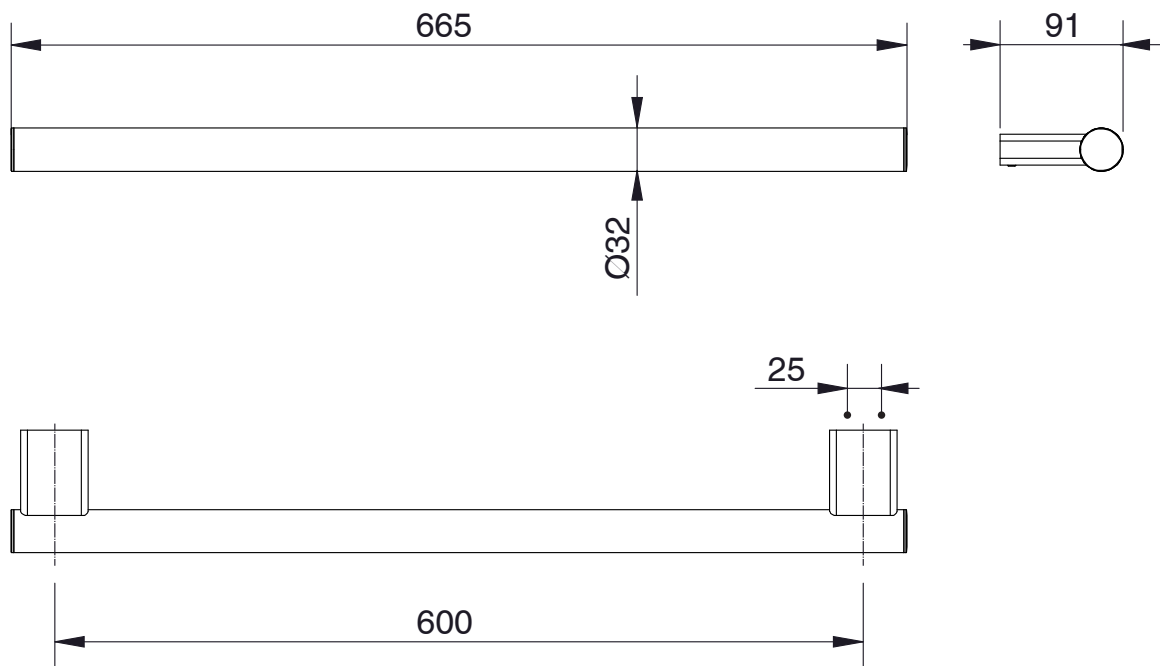

mizu

Mizu Drift Assisted Living Straight Grab Rail 600mm Brushed Nickel

2265145

SPECIFICATIONS

Recommended Use	Residential;Commercial
Colour Finish	Brushed Nickel
Primary Material	DR Brass

WARRANTY

Residential & Commercial Use (Years)	25
Spare Parts & Labour (Years)	1

Please refer to Mizu Warranty page for full Terms and Conditions

Dimensions are nominal measurements only.

CLEANING RECOMMENDATIONS:

We recommend the use of soapy water or approved cleaners. This product should not be cleaned with abrasive materials. Damage caused by any improper treatment is not covered by the product warranty. Refer to Warranty Conditions

Disclaimer: Products in this specification manual must by regulation be installed by licensed and registered trade people. The manufacturer/distributor reserves the right to vary specifications or delete models from their range without prior notification. Dimensions are nominal measurements only. Dimensions and set-outs listed are correct at time of publication however the manufacturer/distributor takes no responsibility for printing errors.

Published 01/04/2026

To see the complete Mizu range go to www.reece.com.au