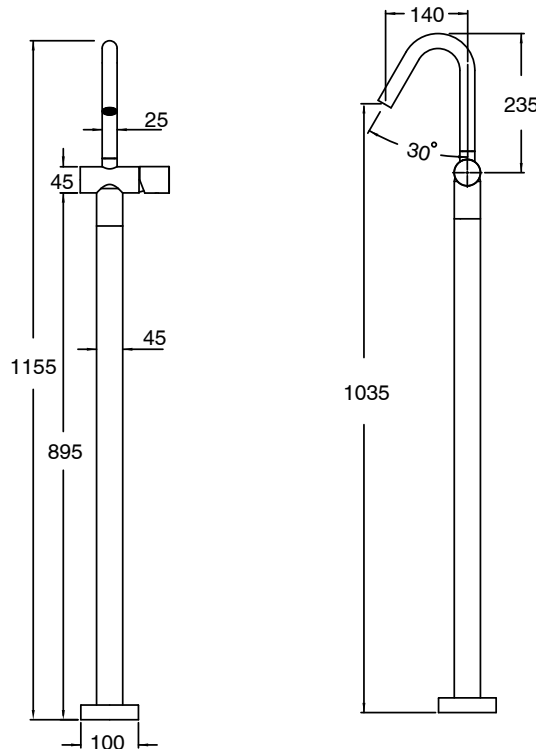

## Sussex Pure Floor Mounted Basin Mixer Tap Kit Chrome (5 Star)

2264002

SPECIFICATIONS	
Recommended Use	Residential;Commercial
Colour Finish	Polished Chrome
Primary Material	DR Brass
Recommended Pressure Range	150 - 500 kPa as per AS3500
Max Continuous Working Temperature (deg C)	65
Min Continuous Working Temperature (deg C)	1
WARRANTY	
Residential Use (Years)	40
Commercial Use (Years)	10
<i>Please refer to Sussex Warranty page for full Terms and Conditions</i>	

Dimensions are nominal measurements only.