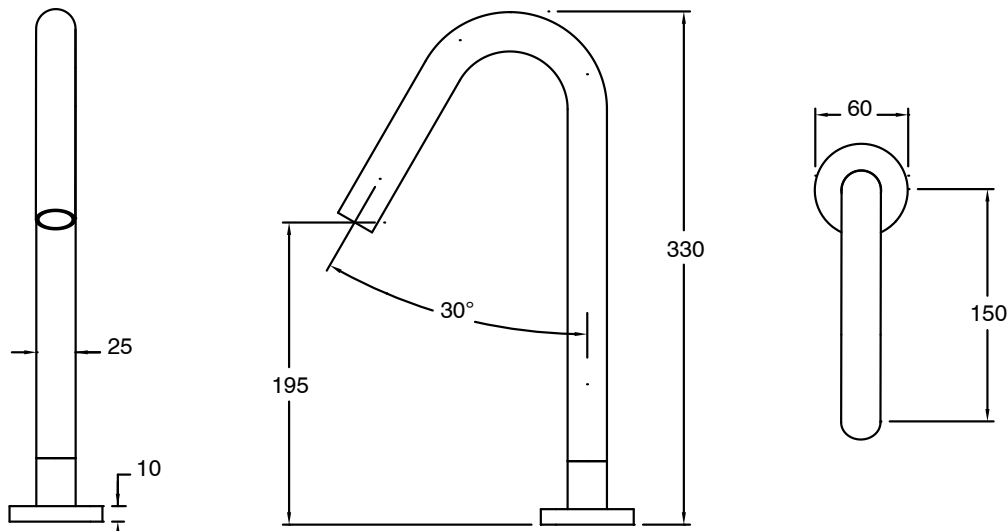

SUSSEX

Sussex Pure Hob Spa Outlet PVD Matte Black Lead Free

49924

SPECIFICATIONS	
Recommended Use	Residential;Commercial
Colour Finish	Matte Black
Primary Material	Lead Free Brass
Recommended Pressure Range	150 - 500 kPa as per AS3500
Max Continuous Working Temperature (deg C)	65
Min Continuous Working Temperature (deg C)	1
WARRANTY	
Residential Use (Years)	40
Commercial Use (Years)	10
<i>Please refer to Sussex Warranty page for full Terms and Conditions</i>	

Disclaimer: Products in this specification manual must by regulation be installed by licensed and registered trade people. The manufacturer/distributor reserves the right to vary specifications or delete models from their range without prior notification. Dimensions are nominal measurements only. Dimensions and set-outs listed are correct at time of publication however the manufacturer/distributor takes no responsibility for printing errors.