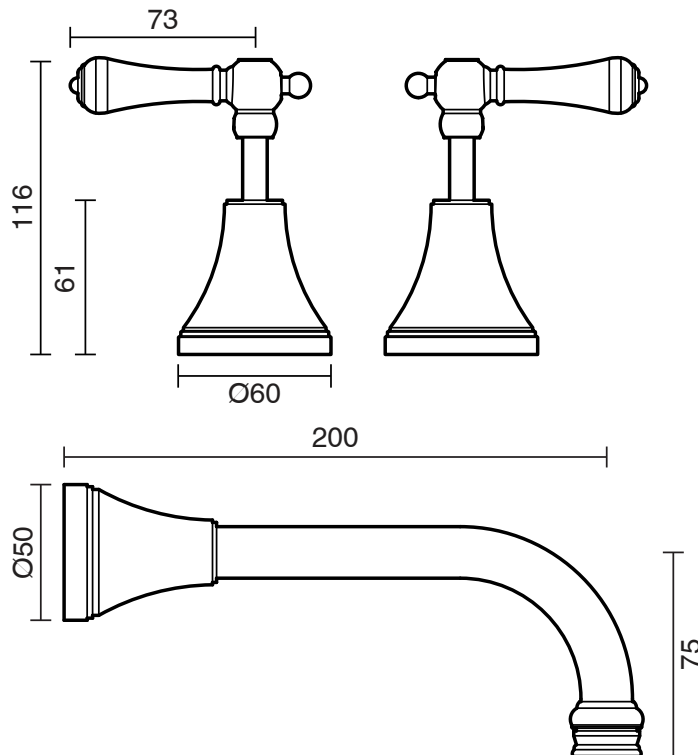

KADO

Kado Era Wall Basin Set 200mm Lever Porcelain Handle Chrome (5 Star)

9508838

SPECIFICATIONS

Recommended Use	Residential;Commercial
Colour	Chrome with Porcelain Handles
Finish	Polished
Material	DR Brass
Recommended Pressure Range	150 - 500 kPa
Maximum Continuous Working Temperature	80 deg C
Suitable for Storage Tank Hot Water	Yes
Suitable for Continuous Flow Hot Water	Yes
Suitable for Gravity Feed Hot Water	No

WARRANTY

Residential & Commercial Use (Years)	25
Spare Parts & Labour (Years)	1

Please refer to Kado Warranty Page for full Terms and Conditions

Dimensions are nominal measurements only.

CLEANING RECOMMENDATIONS:

We recommend the use of soapy water or approved cleaners. This product should not be cleaned with abrasive materials. Damage caused by any improper treatment is not covered by the product warranty. Refer to Warranty Conditions

Disclaimer: Products in this specification manual must by regulation be installed by licensed and registered trade people. The manufacturer/distributor reserves the right to vary specifications or delete models from their range without prior notification. Dimensions are nominal measurements only. Dimensions and set-outs listed are correct at time of publication however the manufacturer/distributor takes no responsibility for printing errors.

Published 01/04/2026

To see the complete Kado range go to www.reece.com.au