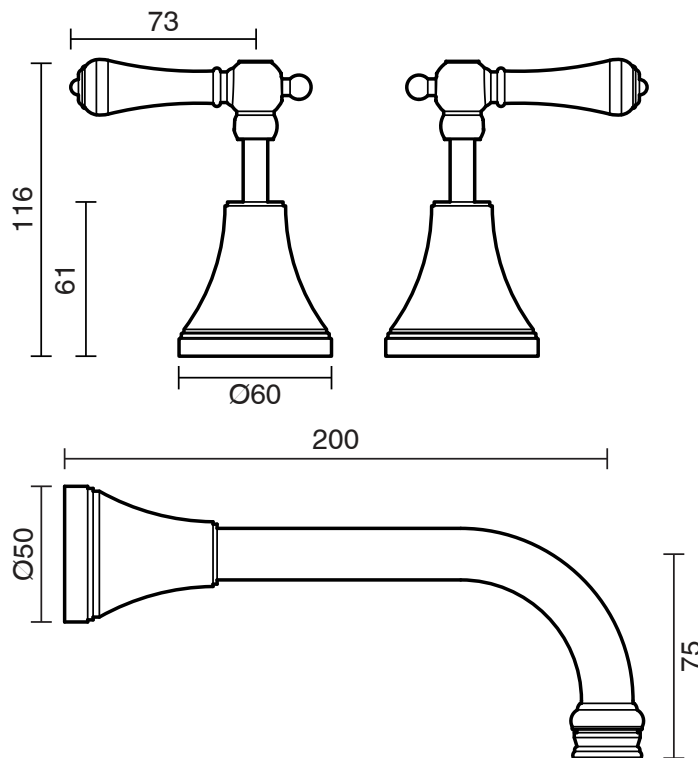

KADO

Kado Era Wall Basin Set 200mm Lever Porcelain Handle Chrome (5 Star) Lead Free

9508838

SPECIFICATIONS

Recommended Use	Residential;Commercial
Colour Finish	Polished Chrome
Primary Material	Lead Free Brass
Recommended Pressure Range	150 - 500 kPa as per AS3500
Max Continuous Working Temperature (deg C)	80
Min Continuous Working Temperature (deg C)	5

WARRANTY

Residential & Commercial Use (Years)	25
Spare Parts & Labour (Years)	1

Please refer to Kado Warranty page for full Terms and Conditions

Dimensions are nominal measurements only.

CLEANING RECOMMENDATIONS:

We recommend the use of soapy water or approved cleaners. This product should not be cleaned with abrasive materials. Damage caused by any improper treatment is not covered by the product warranty. Refer to Warranty Conditions

Disclaimer: Products in this specification manual must by regulation be installed by licensed and registered trade people. The manufacturer/distributor reserves the right to vary specifications or delete models from their range without prior notification. Dimensions are nominal measurements only. Dimensions and set-outs listed are correct at time of publication however the manufacturer/distributor takes no responsibility for printing errors.

Published 01/04/2026

To see the complete Kado range go to www.reece.com.au