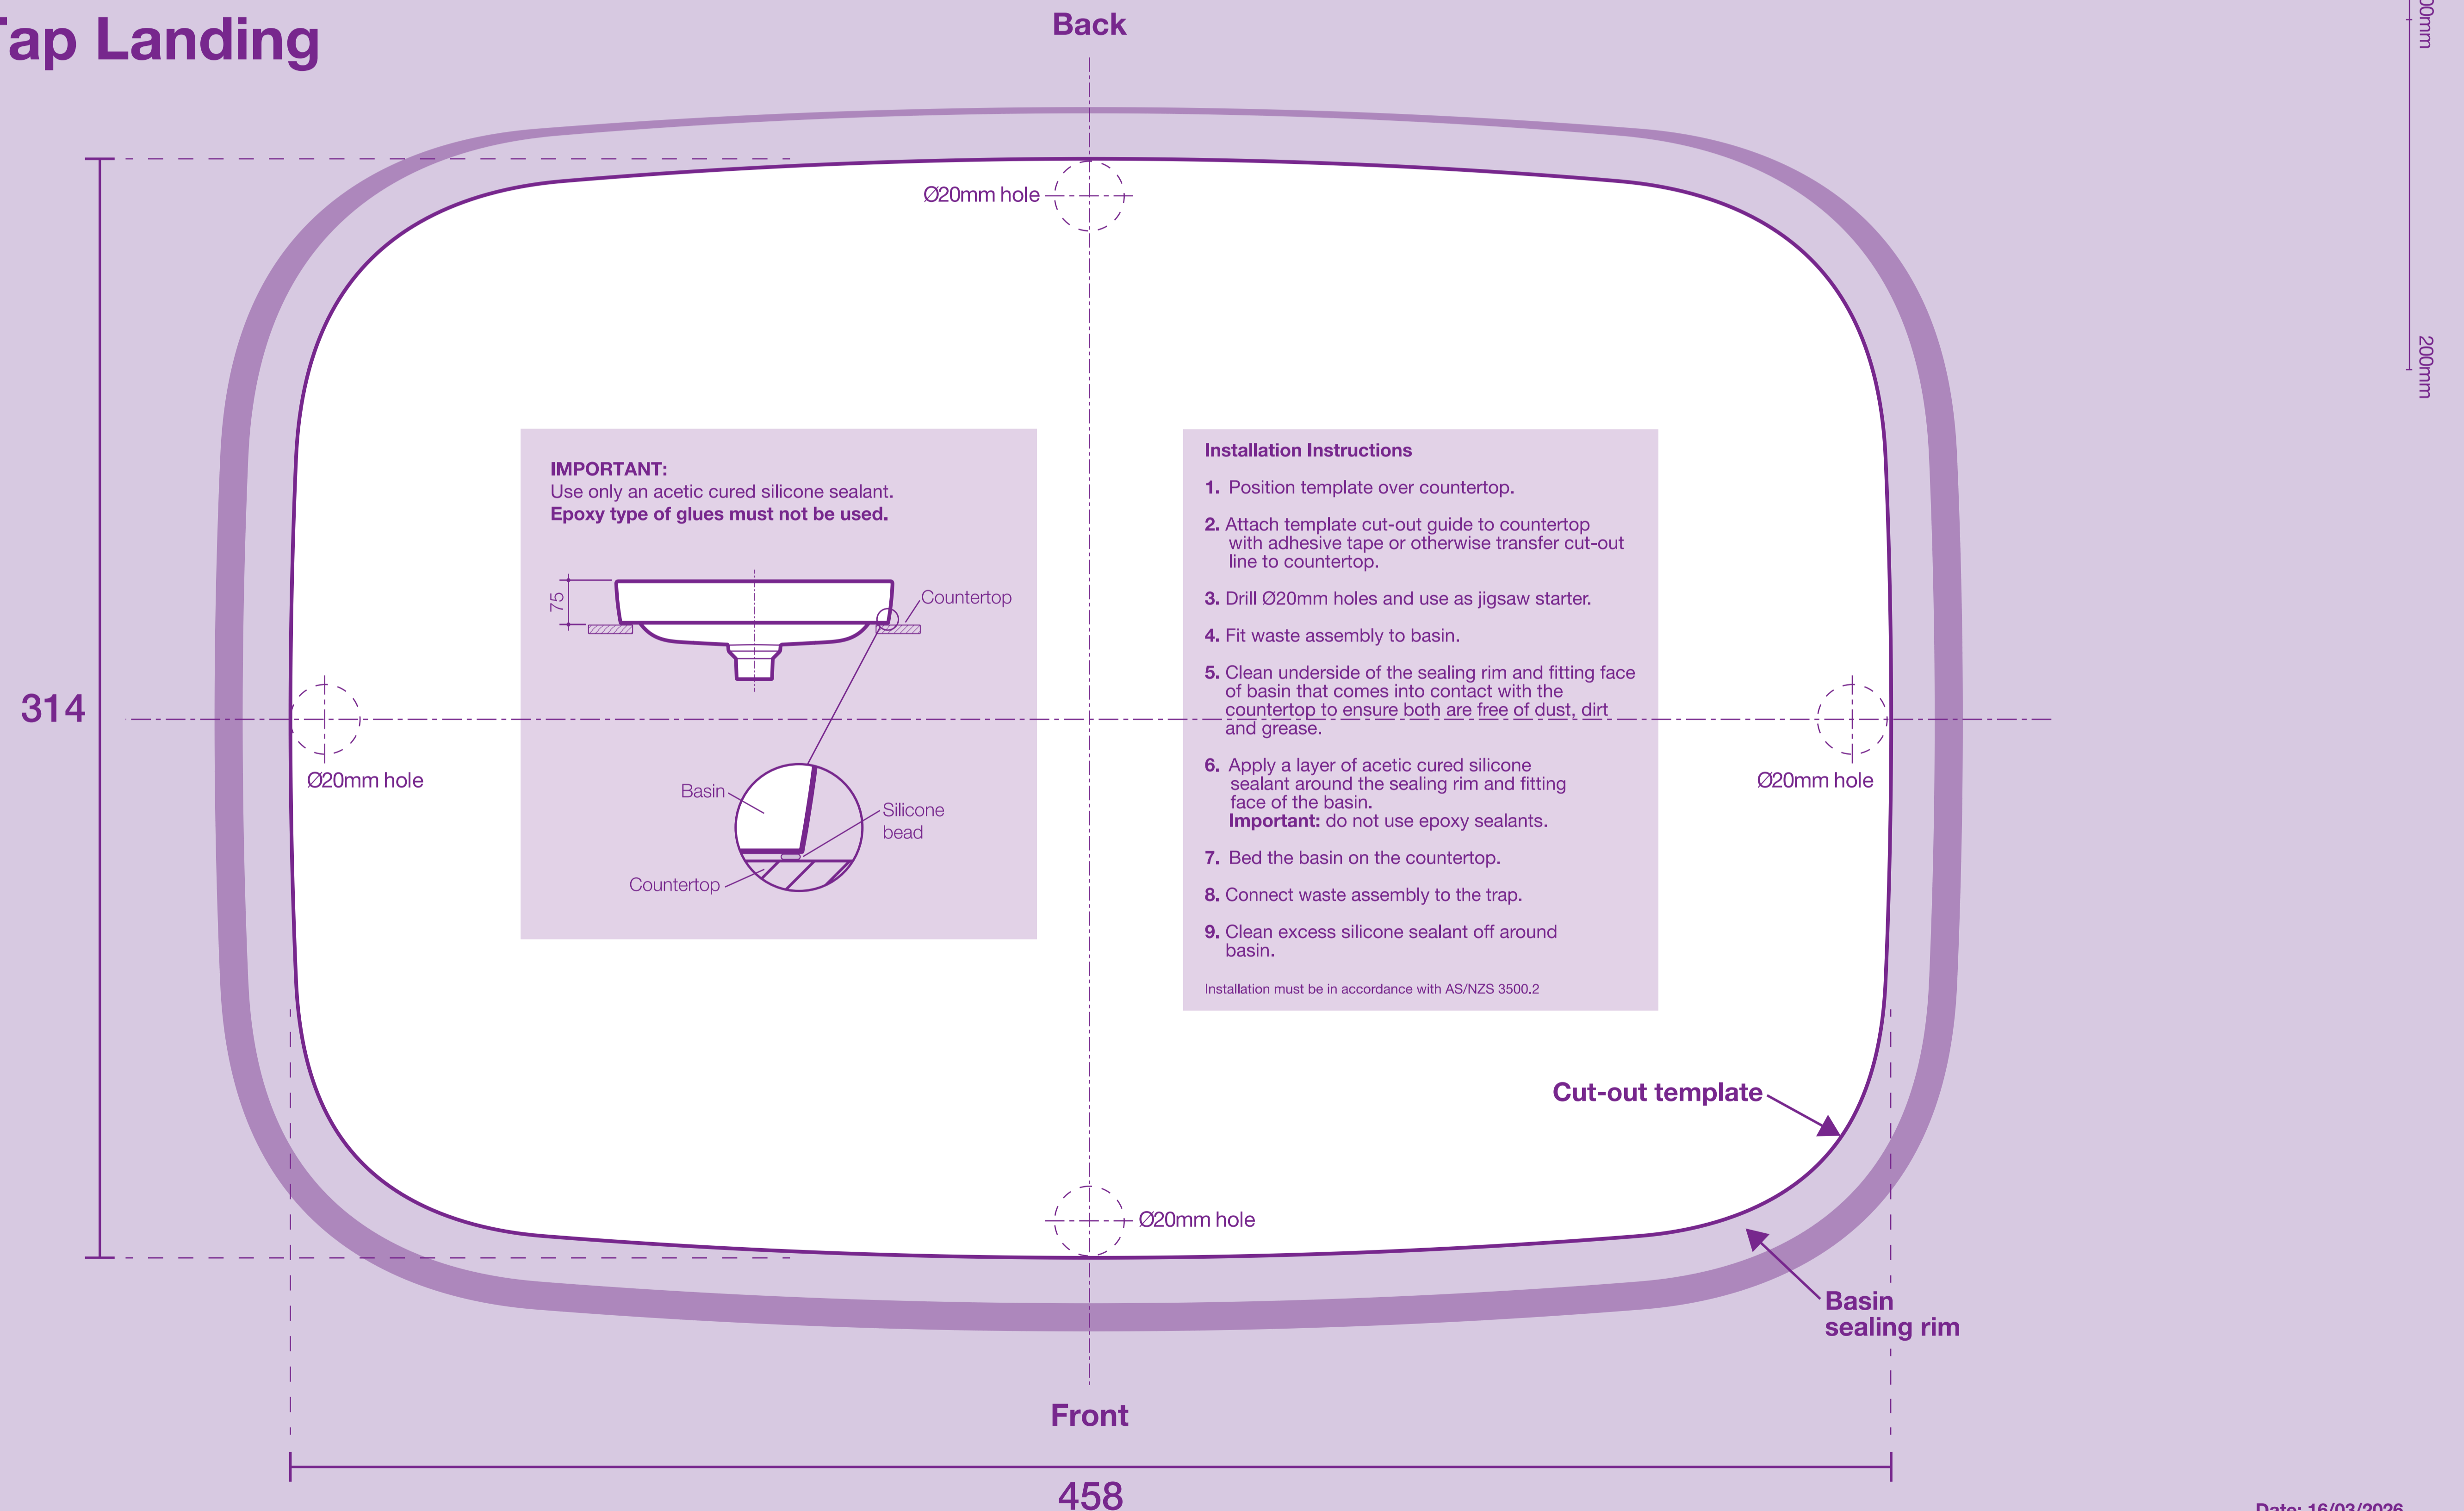

CAROMA

Forma II 500

Ceramic Inset Vanity Basin with No Tap Landing

200mm 100mm 0
Scale

4700705

Date: 16/03/2026
Issue No: 1