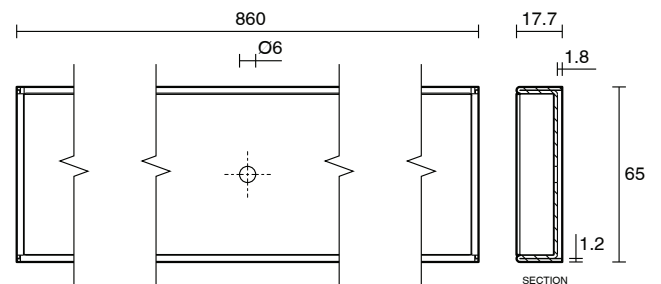

Posh Solus Tile Over Shower Tray with 860mm Long Rear Stainless Steel Tile Insert Channel Suits Tiles 9mm and up (For 2 Wall / Corner Install) 900mm x 1200mm

9512266

SPECIFICATIONS

Recommended Use	Residential;Commercial
Shower Base Colour	Grey
Shower Base Material	SMC
Shower Grate Material	Stainless Steel (316 Grade)
Waste Position	Centre Rear
Shower Base Waste Size	50 mm
Weight of Shower Base	22 kg
Usage	Corner Install

WARRANTY

Residential & Commercial Use (Years)	7
Spare Parts & Labour (Years)	1

Please refer to Posh Warranty Page for full Terms and Conditions

Dimensions are nominal measurements only.

CLEANING RECOMMENDATIONS:

We recommend the use of soapy water or approved cleaners. This product should not be cleaned with abrasive materials. Damage caused by any improper treatment is not covered by the product warranty. Refer to Warranty Conditions

Disclaimer: Products in this specification manual must by regulation be installed by licensed and registered trade people. The manufacturer/distributor reserves the right to vary specifications or delete models from their range without prior notification. Dimensions are nominal measurements only. Dimensions and set-outs listed are correct at time of publication however the manufacturer/distributor takes no responsibility for printing errors.

Published 01/04/2026

To see the complete Posh range go to
www.reece.com.au