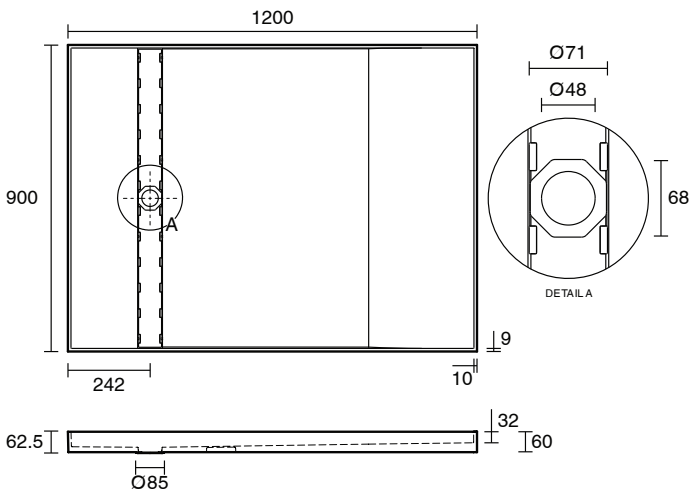

Posh Solus Tile Over Shower Tray with 860mm Long Rear Stainless Steel Tile Insert Channel Suits Tiles 9mm and up (For 2 Wall / Corner Install) 900mm x 1200mm

9512266

SPECIFICATIONS

Recommended Use	Residential;Commercial
Shower Base Colour	Grey
Shower Base Material	SMC
Shower Grate Material	Stainless Steel (316 Grade)
Waste Position	Centre Rear
Shower Base Waste Size	50 mm
Weight of Shower Base	22 kg
Usage	Corner Install

WARRANTY

Residential & Commercial Use (Years)	7
Spare Parts & Labour (Years)	1

Please refer to Posh Warranty Page for full Terms and Conditions

Dimensions are nominal measurements only.

CLEANING RECOMMENDATIONS:

We recommend the use of soapy water or approved cleaners. This product should not be cleaned with abrasive materials. Damage caused by any improper treatment is not covered by the product warranty. Refer to Warranty Conditions

Disclaimer: Products in this specification manual must by regulation be installed by licensed and registered trade people. The manufacturer/distributor reserves the right to vary specifications or delete models from their range without prior notification. Dimensions are nominal measurements only. Dimensions and set-outs listed are correct at time of publication however the manufacturer/distributor takes no responsibility for printing errors.

Published 01/04/2026

To see the complete Posh range go to
www.reece.com.au