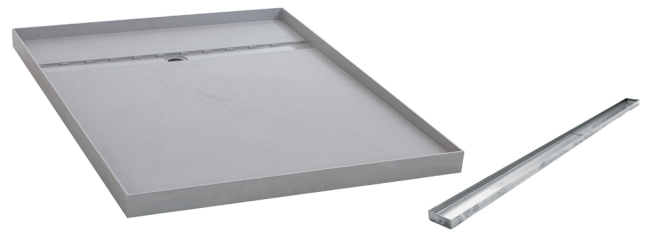

Posh Solus Tile Over Shower Tray with 860mm Long Rear Stainless Steel Tile Insert Channel Suits Tiles 9mm and up (For 2 Wall / Corner Install) 900mm x 1200mm

9512266

SPECIFICATIONS

Recommended Use	Residential;Commercial
Shower Base Colour	Grey
Shower Base Material	SMC
Shower Grate Material	Stainless Steel (316 Grade)
Waste Position	Centre Rear
Shower Base Waste Size	50 mm
Weight of Shower Base	22 kg
Usage	Corner Install

WARRANTY

Residential & Commercial Use (Years)	7
Spare Parts & Labour (Years)	1

Please refer to Posh Warranty Page for full Terms and Conditions

Dimensions are nominal measurements only.

CLEANING RECOMMENDATIONS:

We recommend the use of soapy water or approved cleaners. This product should not be cleaned with abrasive materials. Damage caused by any improper treatment is not covered by the product warranty. Refer to Warranty Conditions

Disclaimer: Products in this specification manual must by regulation be installed by licensed and registered trade people. The manufacturer/distributor reserves the right to vary specifications or delete models from their range without prior notification. Dimensions are nominal measurements only. Dimensions and set-outs listed are correct at time of publication however the manufacturer/distributor takes no responsibility for printing errors.

Published 01/04/2026

To see the complete Posh range go to
www.reece.com.au