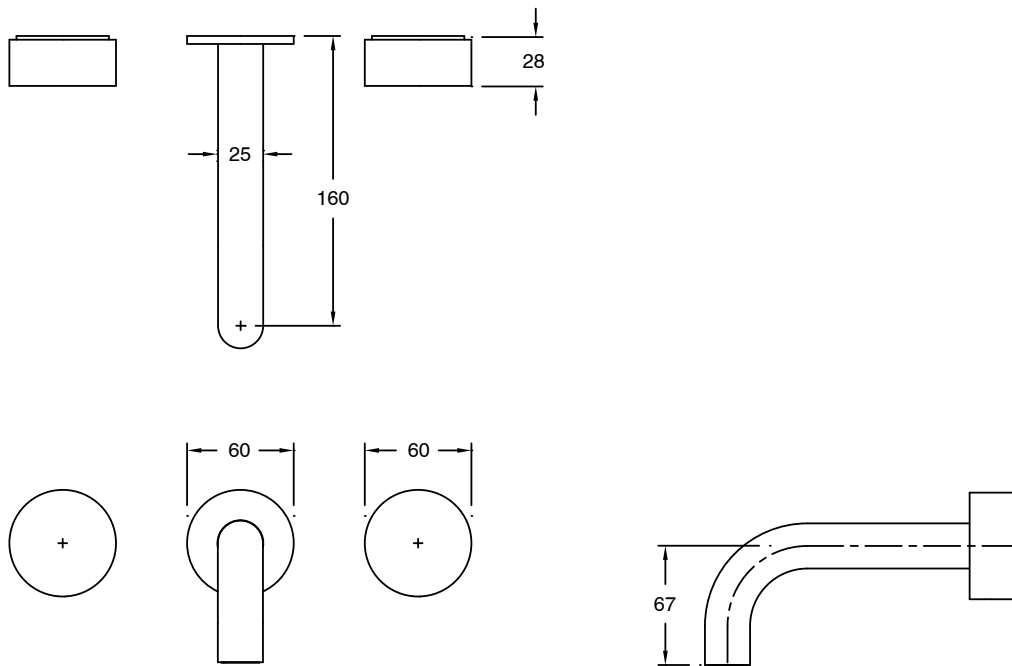

## Sussex Pure Bath Set 160mm with Diamond Textured Handles PVD Brushed Gold Lead Free

47069

SPECIFICATIONS	
Recommended Use	Residential;Commercial
Colour Finish	Brushed Gold
Primary Material	Lead Free Brass
Recommended Pressure Range	150 - 500 kPa as per AS3500
Max Continuous Working Temperature (deg C)	65
Min Continuous Working Temperature (deg C)	1
WARRANTY	
Residential Use (Years)	40
Commercial Use (Years)	10
<i>Please refer to Sussex Warranty page for full Terms and Conditions</i>	

Dimensions are nominal measurements only.