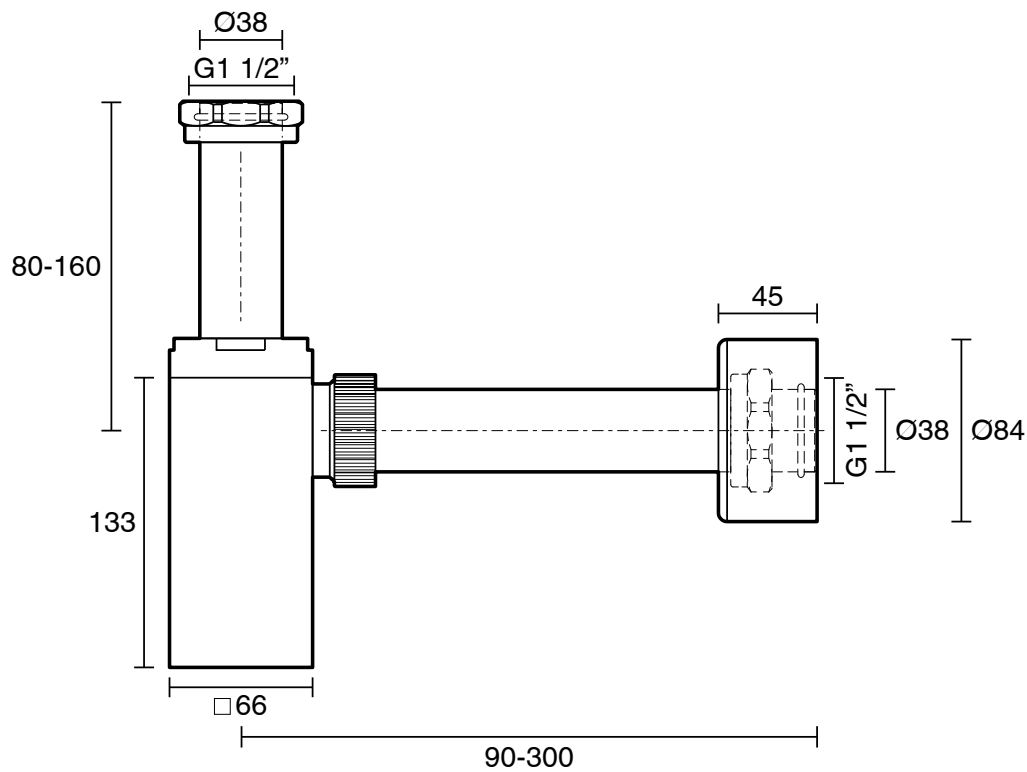

mizu

Mizu Bloc Tele Bottle Trap with Connect 40mm Chrome

9500188

SPECIFICATIONS	
Recommended Use	Residential;Commercial
Colour Finish	Polished Chrome
Primary Material	Brass
WARRANTY	
Parts Replacement Only - excludes labour costs (Years)	1
<i>Please refer to Mizu Warranty page for full Terms and Conditions</i>	