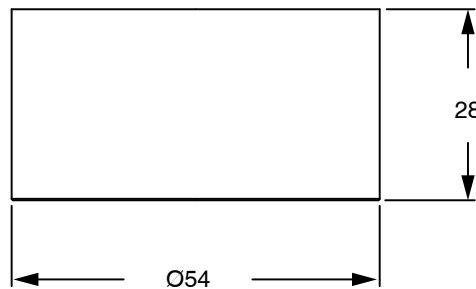

SUSSEX

Sussex Pure Diverter with Cirque Textured Handle PVD Brushed Nickel Lead Free

47225

SPECIFICATIONS	
Recommended Use	Residential;Commercial
Colour Finish	Brushed Nickel
Primary Material	Lead Free Brass
Recommended Pressure Range	150 - 500 kPa as per AS3500
Max Continuous Working Temperature (deg C)	65
Min Continuous Working Temperature (deg C)	1
WARRANTY	
Residential Use (Years)	40
Commercial Use (Years)	10
<i>Please refer to Sussex Warranty page for full Terms and Conditions</i>	