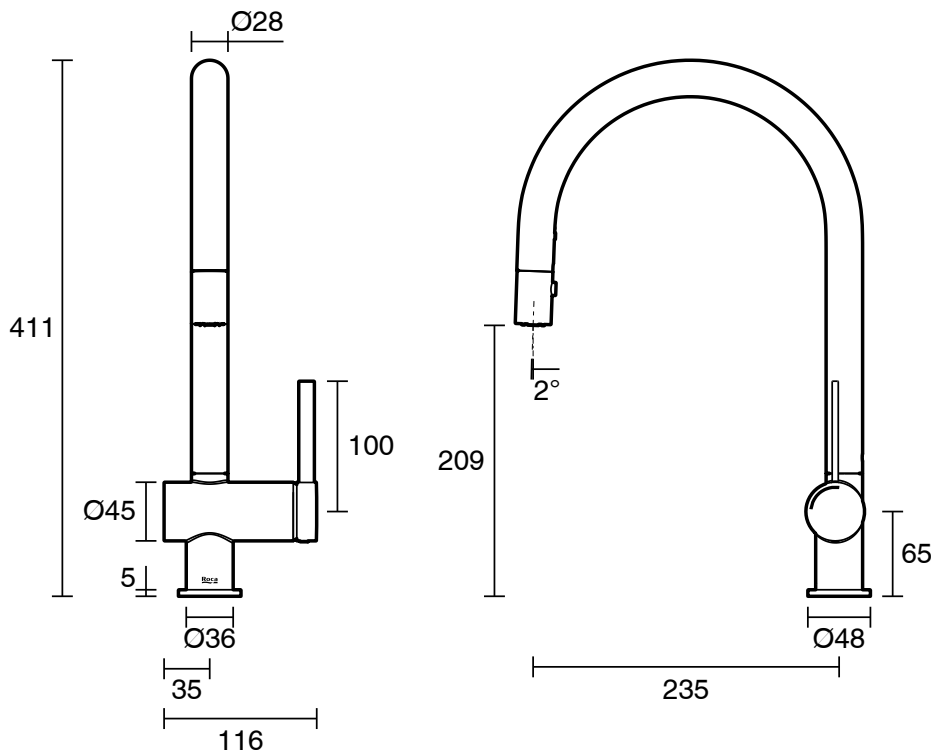

Roca Ona Gooseneck Pull Out Sink Mixer Tap 2 Function Chrome (5 Star) Lead Free

13722

SPECIFICATIONS	
Recommended Use	Residential;Commercial
Colour Finish	Polished Chrome
Primary Material	Lead Free Brass
Recommended Pressure Range	150 - 500 kPa as per AS3500
Max Continuous Working Temperature (deg C)	65
Min Continuous Working Temperature (deg C)	5
WARRANTY	
Residential & Commercial Use (Years)	25
Spare Parts & Labour (Years)	1
<i>Please refer to Roca Warranty page for full Terms and Conditions</i>	

Disclaimer: Products in this specification manual must by regulation be installed by licensed and registered trade people. The manufacturer/distributor reserves the right to vary specifications or delete models from their range without prior notification. Dimensions are nominal measurements only. Dimensions and set-outs listed are correct at time of publication however the manufacturer/distributor takes no responsibility for printing errors.