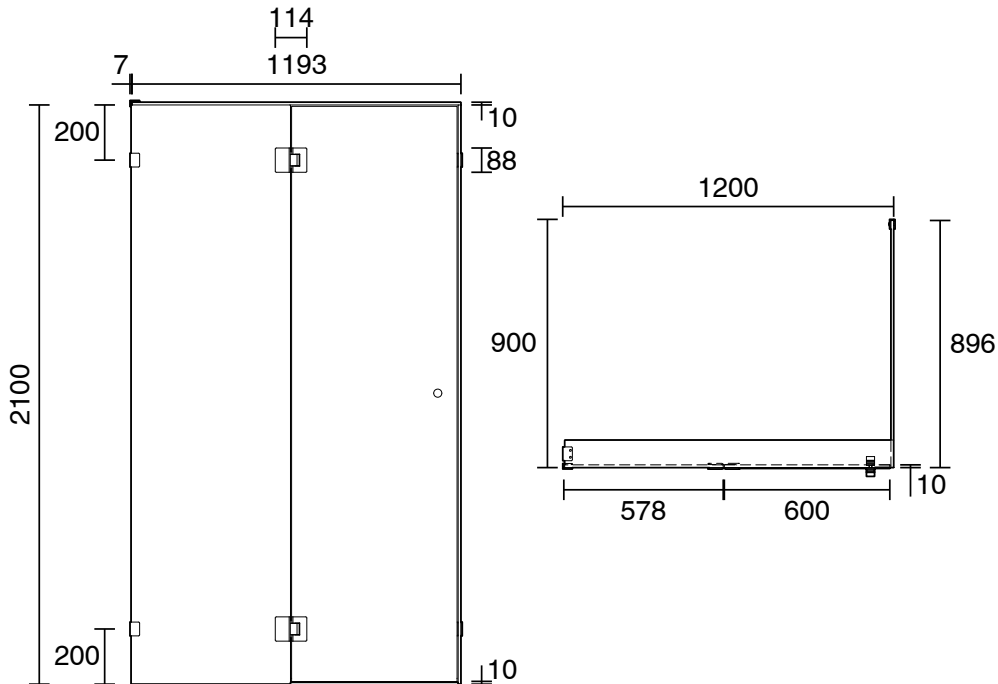

KADO

Kado Lux Frameless Enclosure with Wall Clips 1200 x 900mm Chrome

1710025

SPECIFICATIONS

Recommended Use	Residential;Commercial
Colour Finish	Polished Chrome;Clear
Primary Material	Glass
Frame Configuration	Frameless
Screen Shape	Rectangular
Screen Appearance	Clear
Screen Fixing	Clips
Mounting	Wall

WARRANTY

Residential & Commercial Use (Years)	7
Spare Parts & Labour (Years)	1

Please refer to Kado Warranty Page for full Terms and Conditions

Dimensions are nominal measurements only.

CLEANING RECOMMENDATIONS:

We recommend the use of soapy water or approved cleaners. This product should not be cleaned with abrasive materials. Damage caused by any improper treatment is not covered by the product warranty. Refer to Warranty Conditions

Disclaimer: Products in this specification manual must by regulation be installed by licensed and registered trade people. The manufacturer/distributor reserves the right to vary specifications or delete models from their range without prior notification. Dimensions are nominal measurements only. Dimensions and set-outs listed are correct at time of publication however the manufacturer/distributor takes no responsibility for printing errors.

Published 01/04/2026

To see the complete Kado range go to www.reece.com.au