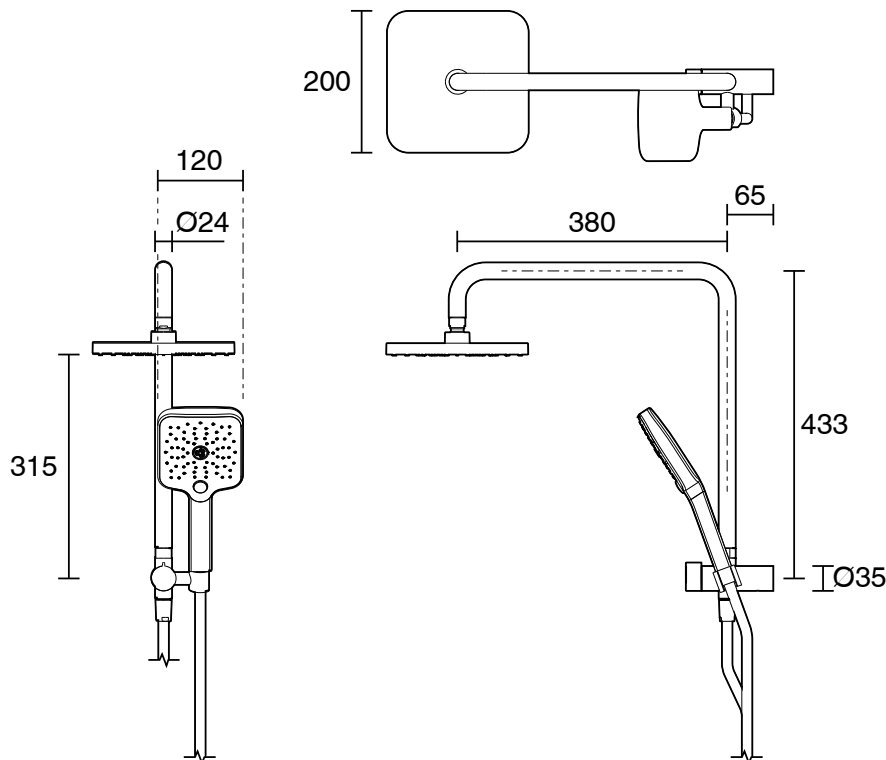

mizu

Mizu Soothe Short Twin Shower 3 Function with Water Inlet Wall Bracket Matte Black (5 Star)

4201043

SPECIFICATIONS	
Recommended Use	Residential;Commercial
Colour Finish	Matte Black
Primary Material	Lead Free Brass
Recommended Pressure Range	150 - 500 kPa as per AS3500
Max Continuous Working Temperature (deg C)	65
Min Continuous Working Temperature (deg C)	5
WARRANTY	
Residential & Commercial Use (Years)	25
Spare Parts & Labour (Years)	1
<i>Please refer to Mizu Warranty page for full Terms and Conditions</i>	

Disclaimer: Products in this specification manual must by regulation be installed by licensed and registered trade people. The manufacturer/distributor reserves the right to vary specifications or delete models from their range without prior notification. Dimensions are nominal measurements only. Dimensions and set-outs listed are correct at time of publication however the manufacturer/distributor takes no responsibility for printing errors.