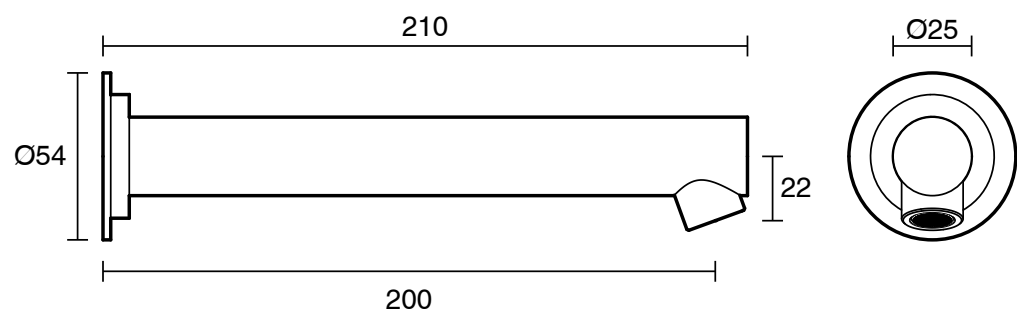

SUSSEX

Scala Wall Basin Outlet Straight 200mm PVD Brushed Platinum Gold (6 Star) Lead Free

52440

SPECIFICATIONS

Recommended Use	Residential;Commercial
Colour Finish	Brushed Platinum Gold
Primary Material	Lead Free Brass
Recommended Pressure Range	150 - 500 kPa as per AS3500
Max Continuous Working Temperature (deg C)	65
Min Continuous Working Temperature (deg C)	1

WARRANTY

Residential Use (Years)	40
Commercial Use (Years)	10

Please refer to Sussex Warranty page for full Terms and Conditions

Dimensions are nominal measurements only.

CLEANING RECOMMENDATIONS:

We recommend the use of soapy water or approved cleaners. This product should not be cleaned with abrasive materials. Damage caused by any improper treatment is not covered by the product warranty. Refer to Warranty Conditions

Disclaimer: Products in this specification manual must by regulation be installed by licensed and registered trade people. The manufacturer/distributor reserves the right to vary specifications or delete models from their range without prior notification. Dimensions are nominal measurements only. Dimensions and set-outs listed are correct at time of publication however the manufacturer/distributor takes no responsibility for printing errors.

Published 12/05/2026

To see the complete Sussex range go to www.reece.com.au