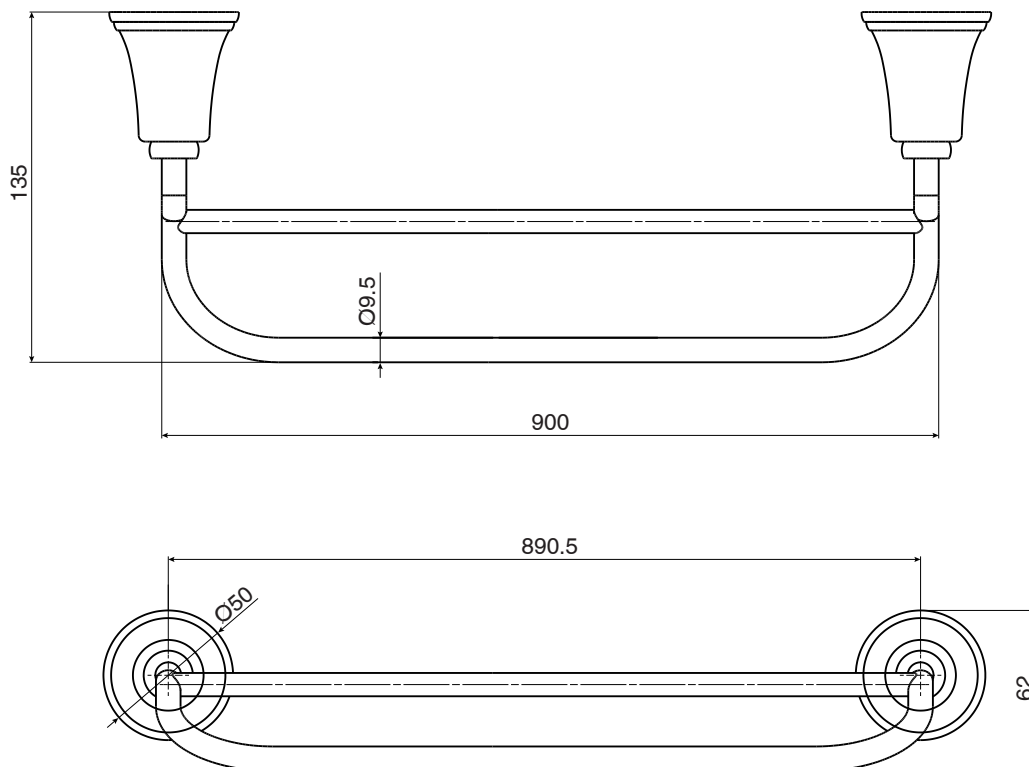

Posh Canterbury Double Towel Rail 900mm Polished Brass Gold

9508467

SPECIFICATIONS	
Recommended Use	Residential;Commercial
Colour Finish	Polished Brass Gold
Primary Material	DR Brass
WARRANTY	
Residential & Commercial Use (Years)	25
Spare Parts & Labour (Years)	1
<i>Please refer to Posh Warranty Page for full Terms and Conditions</i>	