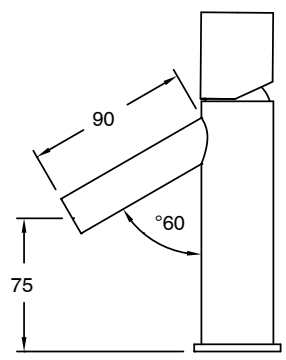

SUSSEX

Sussex Pure Basin Mixer Tap PVD Brushed Bronze (6 Star)

9511079

SPECIFICATIONS

Recommended Use	Residential;Commercial
Colour Finish	Brushed Bronze
Primary Material	DR Brass
Recommended Pressure Range	150 - 500 kPa as per AS3500
Max Continuous Working Temperature (deg C)	65
Min Continuous Working Temperature (deg C)	1

WARRANTY

Residential Use (Years)	40
Commercial Use (Years)	10

Please refer to Sussex Warranty page for full Terms and Conditions