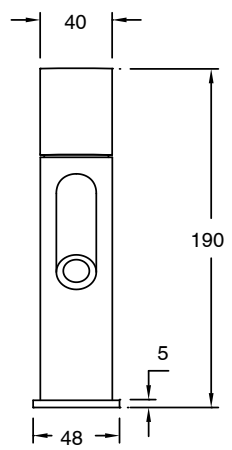

SUSSEX

Sussex Pure Basin Mixer Tap PVD Brushed Bronze (6 Star)

9511079

SPECIFICATIONS

Recommended Use	Residential;Commercial
Colour Finish	Brushed Bronze
Primary Material	DR Brass
Recommended Pressure Range	150 - 500 kPa as per AS3500
Max Continuous Working Temperature (deg C)	65
Min Continuous Working Temperature (deg C)	1

WARRANTY

Residential Use (Years)	40
Commercial Use (Years)	10

Please refer to Sussex Warranty page for full Terms and Conditions