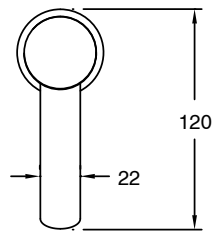

SUSSEX

Sussex Pure Basin Mixer Tap PVD Brushed Bronze (6 Star)

9511079

SPECIFICATIONS

Recommended Use	Residential;Commercial
Colour Finish	Brushed Bronze
Primary Material	DR Brass
Recommended Pressure Range	150 - 500 kPa as per AS3500
Max Continuous Working Temperature (deg C)	65
Min Continuous Working Temperature (deg C)	1

WARRANTY

Residential Use (Years)	40
Commercial Use (Years)	10

Please refer to Sussex Warranty page for full Terms and Conditions