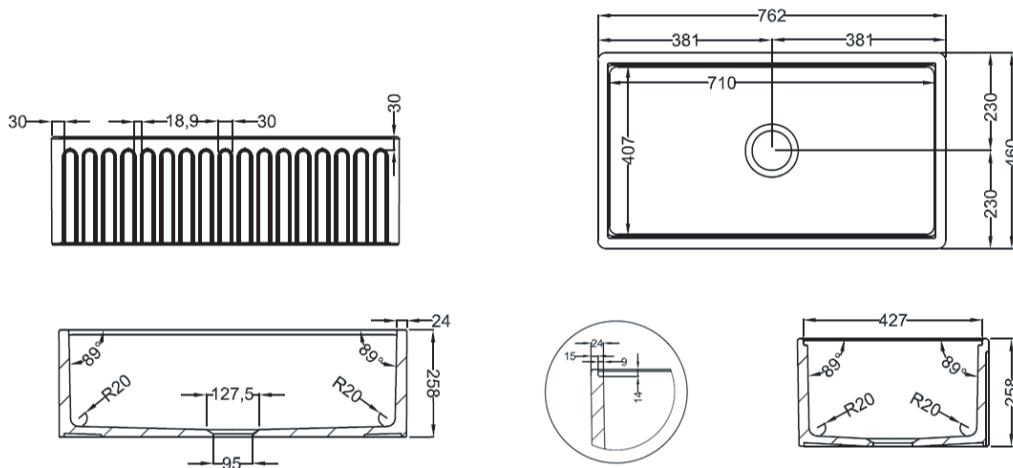

Dimensions are nominal measurements only.

CLEANING RECOMMENDATIONS:

We recommend the use of soapy water or approved cleaners. This product should not be cleaned with abrasive materials. Damage caused by any improper treatment is not covered by the product warranty. Refer to Warranty Conditions

Disclaimer: Products in this specification manual must by regulation be installed by licensed and registered trade people. The manufacturer/distributor reserves the right to vary specifications or delete models from their range without prior notification. Dimensions are nominal measurements only. Dimensions and set-outs listed are correct at time of publication however the manufacturer/distributor takes no responsibility for printing errors.

Published 01/04/2026

To see the complete Memo range go to www.reece.com.au