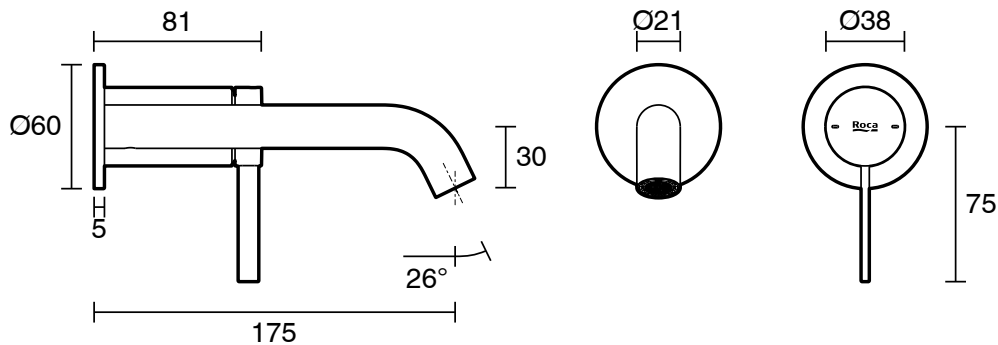

Roca Ona Wall Basin/Bath Mixer Tap Set Kit Matte Black (6 Star) Lead Free

2266892

| SPECIFICATIONS | |
|---|-----------------------------|
| Recommended Use | Residential;Commercial |
| Colour Finish | Matte Black |
| Primary Material | Lead Free Brass |
| Recommended Pressure Range | 150 - 500 kPa as per AS3500 |
| Max Continuous Working Temperature (deg C) | 65 |
| Min Continuous Working Temperature (deg C) | 5 |
| WARRANTY | |
| Residential & Commercial Use (Years) | 25 |
| Spare Parts & Labour (Years) | 1 |
| <i>Please refer to Roca Warranty page for full Terms and Conditions</i> | |

Disclaimer: Products in this specification manual must by regulation be installed by licensed and registered trade people. The manufacturer/distributor reserves the right to vary specifications or delete models from their range without prior notification. Dimensions are nominal measurements only. Dimensions and set-outs listed are correct at time of publication however the manufacturer/distributor takes no responsibility for printing errors.