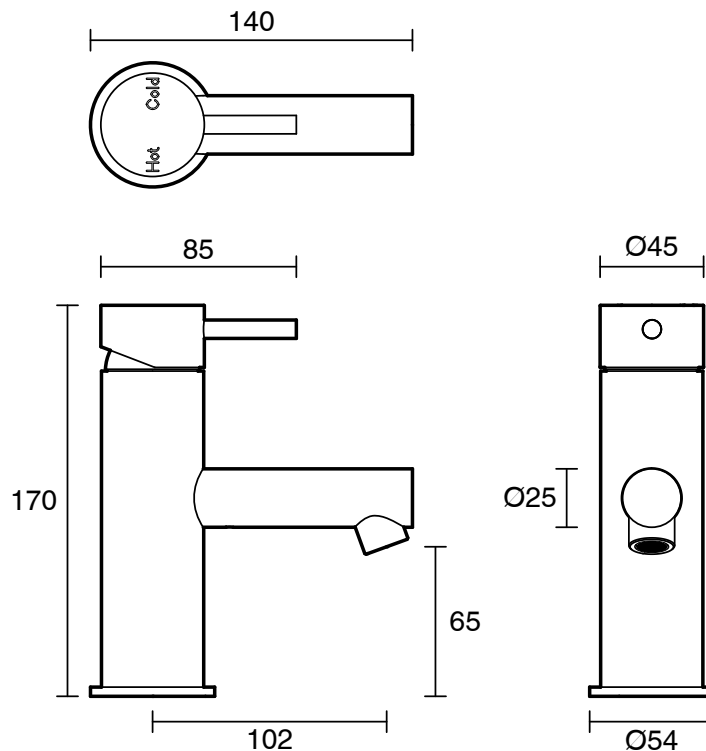

SUSSEX

Sussex Scala Basin Mixer Tap with 90mm Outlet LUX PVD Brushed Pure Gold (5 Star)

2267037

SPECIFICATIONS	
Recommended Use	Residential;Commercial
Colour Finish	Brushed Pure Gold
Primary Material	DR Brass
Recommended Pressure Range	150 - 500 kPa as per AS3500
Max Continuous Working Temperature (deg C)	65
Min Continuous Working Temperature (deg C)	1
WARRANTY	
Residential Use (Years)	40
Commercial Use (Years)	10
<i>Please refer to Sussex Warranty page for full Terms and Conditions</i>	

Disclaimer: Products in this specification manual must by regulation be installed by licensed and registered trade people. The manufacturer/distributor reserves the right to vary specifications or delete models from their range without prior notification. Dimensions are nominal measurements only. Dimensions and set-outs listed are correct at time of publication however the manufacturer/distributor takes no responsibility for printing errors.