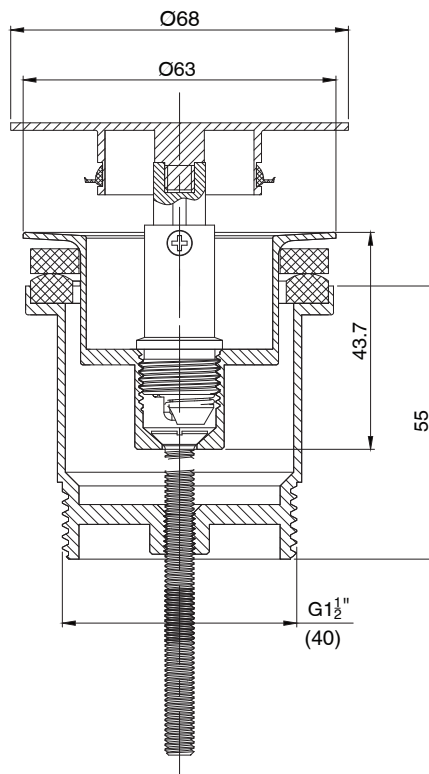

WARRANTY

Parts Replacement Only - excludes labour costs (Years) 1

Please refer to Mizu Warranty page for full Terms and Conditions