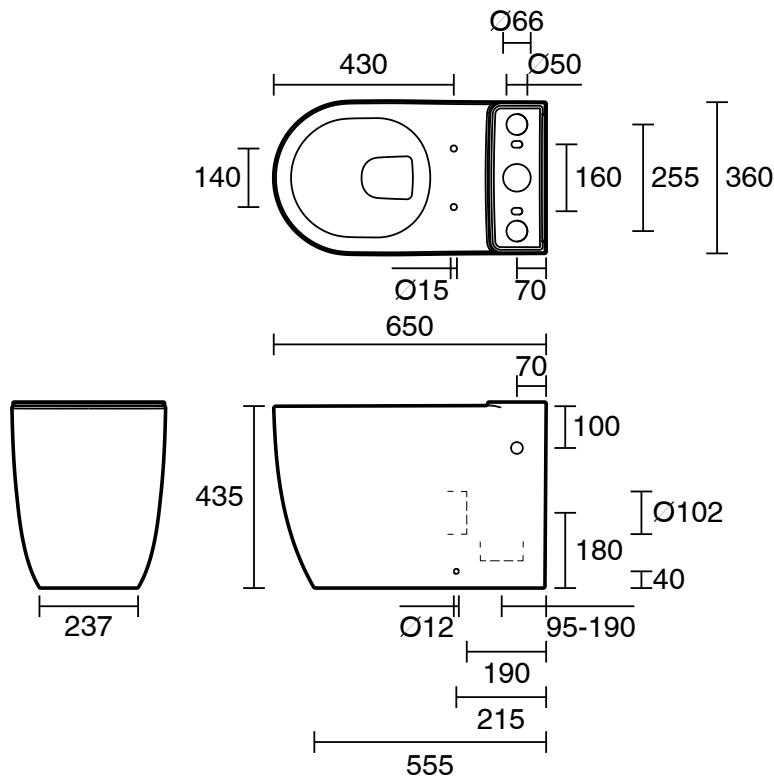

KADO

Kado Lussi Close Coupled Back to Wall Rimless Overheight Bottom Inlet Pan White (4 Star)

1832603

SPECIFICATIONS

Recommended Use	Residential;Commercial
Pan Material	Vitreous China
Rim Configuration	Rimless
Pan Outlet Type	P Trap;S Trap
Water Inlet Position	Bottom
Mounting	Floor
Toilet Seat Included	No

WARRANTY

Residential & Commercial Use (Years)	25
Spare Parts & Labour (Years)	1

Please refer to Kado Warranty Page for full Terms and Conditions

Dimensions are nominal measurements only.

CLEANING RECOMMENDATIONS:

We recommend the use of soapy water or approved cleaners. This product should not be cleaned with abrasive materials. Damage caused by any improper treatment is not covered by the product warranty. Refer to Warranty Conditions

Disclaimer: Products in this specification manual must by regulation be installed by licensed and registered trade people. The manufacturer/distributor reserves the right to vary specifications or delete models from their range without prior notification. Dimensions are nominal measurements only. Dimensions and set-outs listed are correct at time of publication however the manufacturer/distributor takes no responsibility for printing errors.

Published 01/04/2026