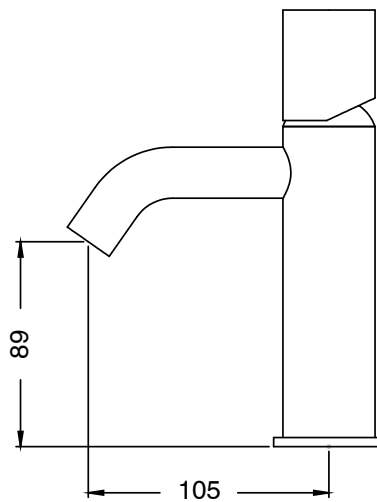

SUSSEX

**Sussex Pure Basin Mixer Curved Spout with Cirque Textured Handles PVD Brushed Bronze (5 Star)
Lead Free
46945**

SPECIFICATIONS	
Recommended Use	Residential;Commercial
Colour Finish	Brushed Bronze
Primary Material	Lead Free Brass
Recommended Pressure Range	150 - 500 kPa as per AS3500
Max Continuous Working Temperature (deg C)	65
Min Continuous Working Temperature (deg C)	1
WARRANTY	
Residential Use (Years)	40
Commercial Use (Years)	10
<i>Please refer to Sussex Warranty page for full Terms and Conditions</i>	