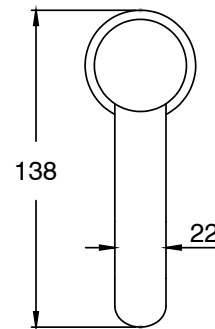

SUSSEX

**Sussex Pure Basin Mixer Curved Spout with Cirque Textured Handles PVD Brushed Bronze (5 Star)
Lead Free
46945**

SPECIFICATIONS	
Recommended Use	Residential;Commercial
Colour Finish	Brushed Bronze
Primary Material	Lead Free Brass
Recommended Pressure Range	150 - 500 kPa as per AS3500
Max Continuous Working Temperature (deg C)	65
Min Continuous Working Temperature (deg C)	1
WARRANTY	
Residential Use (Years)	40
Commercial Use (Years)	10
<i>Please refer to Sussex Warranty page for full Terms and Conditions</i>	

Disclaimer: Products in this specification manual must by regulation be installed by licensed and registered trade people. The manufacturer/distributor reserves the right to vary specifications or delete models from their range without prior notification. Dimensions are nominal measurements only. Dimensions and set-outs listed are correct at time of publication however the manufacturer/distributor takes no responsibility for printing errors.