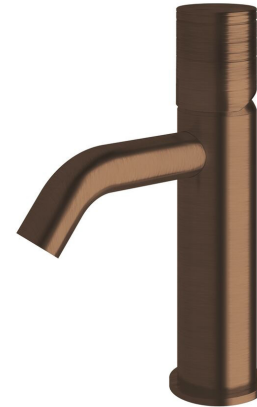

SUSSEX

**Sussex Pure Basin Mixer Curved Spout with Cirque Textured Handles PVD Brushed Bronze (5 Star)
Lead Free
46945**

SPECIFICATIONS	
Recommended Use	Residential;Commercial
Colour Finish	Brushed Bronze
Primary Material	Lead Free Brass
Recommended Pressure Range	150 - 500 kPa as per AS3500
Max Continuous Working Temperature (deg C)	65
Min Continuous Working Temperature (deg C)	1
WARRANTY	
Residential Use (Years)	40
Commercial Use (Years)	10
<i>Please refer to Sussex Warranty page for full Terms and Conditions</i>	