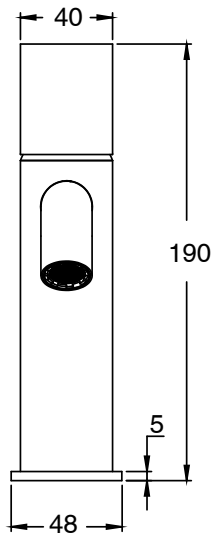

SUSSEX

**Sussex Pure Basin Mixer Curved Spout with Cirque Textured Handles PVD Brushed Bronze (5 Star)
Lead Free
46945**

SPECIFICATIONS	
Recommended Use	Residential;Commercial
Colour Finish	Brushed Bronze
Primary Material	Lead Free Brass
Recommended Pressure Range	150 - 500 kPa as per AS3500
Max Continuous Working Temperature (deg C)	65
Min Continuous Working Temperature (deg C)	1
WARRANTY	
Residential Use (Years)	40
Commercial Use (Years)	10
<i>Please refer to Sussex Warranty page for full Terms and Conditions</i>	