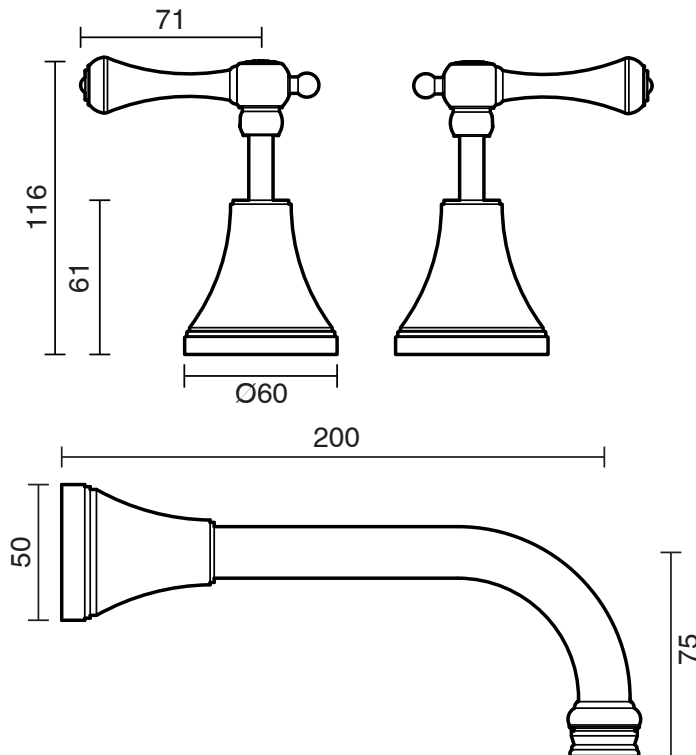

KADO

Kado Era Wall Bath Set 200mm Lever Handle Brass Gold

9507587

SPECIFICATIONS	
Recommended Use	Residential;Commercial
Colour	Brass Gold
Finish	Polished
Material	DR Brass
Recommended Pressure Range	150 - 500 kPa
Maximum Continuous Working Temperature	80 deg C
Suitable for Storage Tank Hot Water	Yes
Suitable for Continuous Flow Hot Water	Yes
Suitable for Gravity Feed Hot Water	No
WARRANTY	
Residential & Commercial Use (Years)	25
Spare Parts & Labour (Years)	1
<i>Please refer to Kado Warranty Page for full Terms and Conditions</i>	