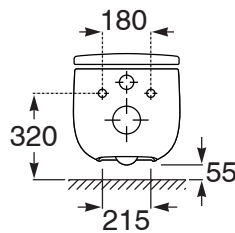

## Roca Beyond Wall Hung Rimless Pan & Soft Close Quick Release Seat (4 Star)

9509311

SPECIFICATIONS	
Recommended Use	Residential;Commercial
Pan Material	Vitreous China
Rim Configuration	Rimless
Pan Outlet Type	P Trap
Pan Weight (kg)	32.8
Mounting	Wall
Toilet Seat Included	Yes
WARRANTY	
Residential & Commercial Use (Years)	25
Spare Parts & Labour (Years)	1
<i>Please refer to Roca Warranty page for full Terms and Conditions</i>	

Dimensions are nominal measurements only.

**Disclaimer:** Products in this specification manual must by regulation be installed by licensed and registered trade people. The manufacturer/distributor reserves the right to vary specifications or delete models from their range without prior notification. Dimensions are nominal measurements only. Dimensions and set-outs listed are correct at time of publication however the manufacturer/distributor takes no responsibility for printing errors.