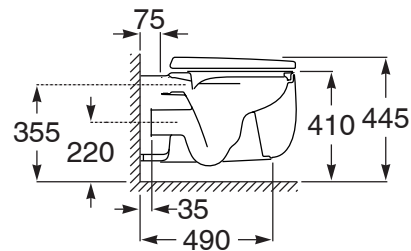

## Roca Beyond Wall Hung Rimless Pan & Soft Close Quick Release Seat (4 Star)

9509311

SPECIFICATIONS	
Recommended Use	Residential;Commercial
Pan Material	Vitreous China
Rim Configuration	Rimless
Pan Outlet Type	P Trap
Pan Weight (kg)	32.8
Mounting	Wall
Toilet Seat Included	Yes
WARRANTY	
Residential & Commercial Use (Years)	25
Spare Parts & Labour (Years)	1
<i>Please refer to Roca Warranty page for full Terms and Conditions</i>	

Dimensions are nominal measurements only.

**Disclaimer:** Products in this specification manual must by regulation be installed by licensed and registered trade people. The manufacturer/distributor reserves the right to vary specifications or delete models from their range without prior notification. Dimensions are nominal measurements only. Dimensions and set-outs listed are correct at time of publication however the manufacturer/distributor takes no responsibility for printing errors.