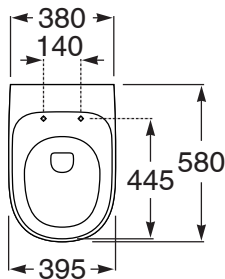

## Roca Beyond Wall Hung Rimless Pan & Soft Close Quick Release Seat (4 Star)

9509311

SPECIFICATIONS	
Recommended Use	Residential;Commercial
Pan Material	Vitreous China
Rim Configuration	Rimless
Pan Outlet Type	P Trap
Pan Weight (kg)	32.8
Mounting	Wall
Toilet Seat Included	Yes
WARRANTY	
Residential & Commercial Use (Years)	25
Spare Parts & Labour (Years)	1
<i>Please refer to Roca Warranty page for full Terms and Conditions</i>	

Dimensions are nominal measurements only.

**Disclaimer:** Products in this specification manual must by regulation be installed by licensed and registered trade people. The manufacturer/distributor reserves the right to vary specifications or delete models from their range without prior notification. Dimensions are nominal measurements only. Dimensions and set-outs listed are correct at time of publication however the manufacturer/distributor takes no responsibility for printing errors.