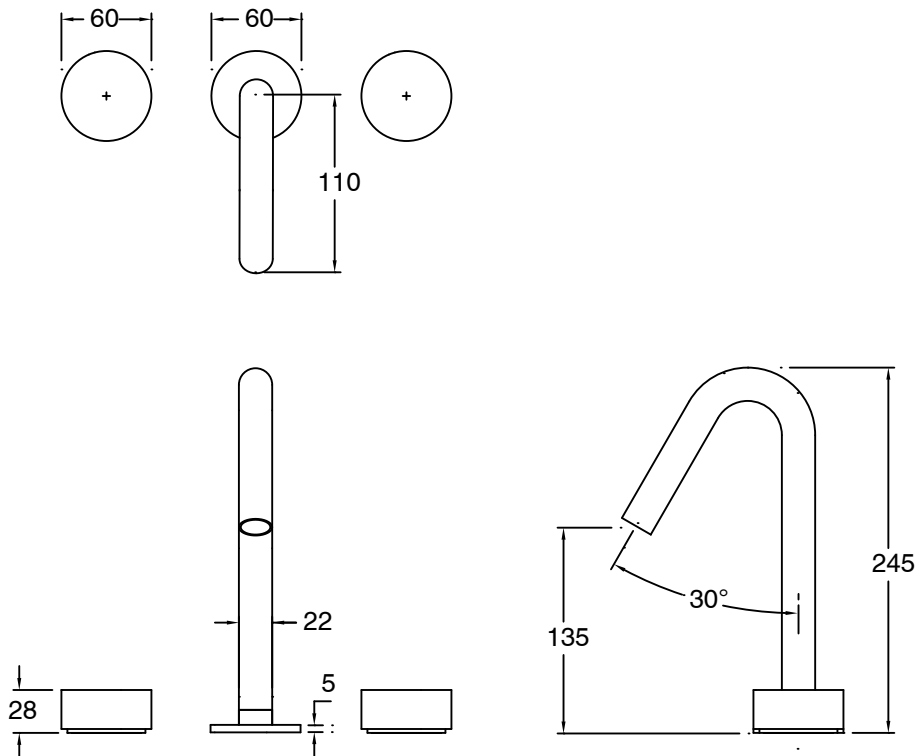

## Sussex Pure Basin Set with Cirque Textured Handles PVD Brushed Gunmetal (5 Star) Lead Free

47018

SPECIFICATIONS	
Recommended Use	Residential;Commercial
Colour Finish	Brushed Gunmetal
Primary Material	Lead Free Brass
Recommended Pressure Range	150 - 500 kPa as per AS3500
Max Continuous Working Temperature (deg C)	65
Min Continuous Working Temperature (deg C)	1
WARRANTY	
Residential Use (Years)	40
Commercial Use (Years)	10
<i>Please refer to Sussex Warranty page for full Terms and Conditions</i>	

Dimensions are nominal measurements only.