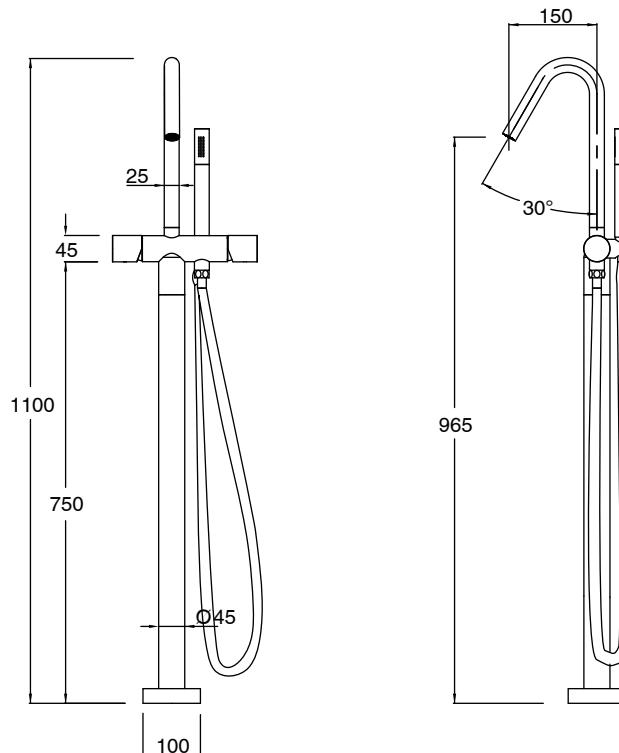

## Sussex Pure Floor Mounted Bath Mixer Tap with Handshower Trimset PVD Matte Black (3 Star)

9511433

SPECIFICATIONS	
Recommended Use	Residential;Commercial
Colour Finish	Matte Black
Primary Material	DR Brass
Recommended Pressure Range	150 - 500 kPa as per AS3500
Max Continuous Working Temperature (deg C)	65
Min Continuous Working Temperature (deg C)	1
WARRANTY	
Residential Use (Years)	40
Commercial Use (Years)	10
<i>Please refer to Sussex Warranty page for full Terms and Conditions</i>	

Dimensions are nominal measurements only.