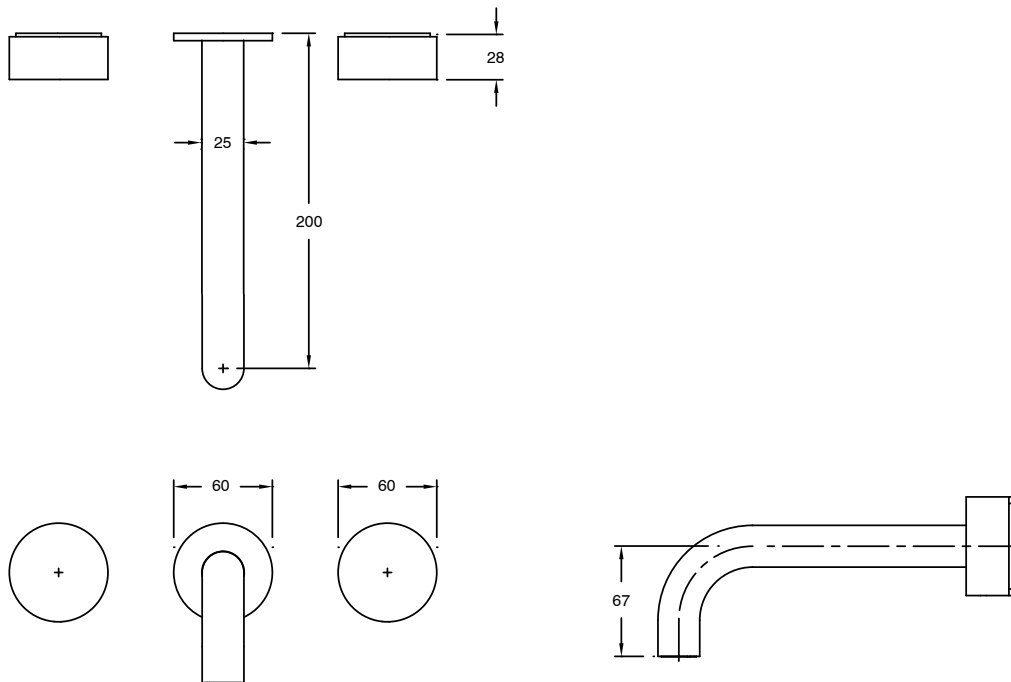

SUSSEX

Sussex Pure Bath Set 200mm with Diamond Textured Handles PVD Brushed Gunmetal Lead Free

47107

SPECIFICATIONS	
Recommended Use	Residential;Commercial
Colour Finish	Brushed Gunmetal
Primary Material	Lead Free Brass
Recommended Pressure Range	150 - 500 kPa as per AS3500
Max Continuous Working Temperature (deg C)	65
Min Continuous Working Temperature (deg C)	1
WARRANTY	
Residential Use (Years)	40
Commercial Use (Years)	10
<i>Please refer to Sussex Warranty page for full Terms and Conditions</i>	