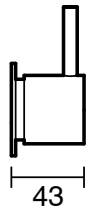

SUSSEX

Sussex Scala Wall Top Assembly Living Rustic Bronze

2299565

SPECIFICATIONS

Recommended Use	Residential;Commercial
Colour Finish	Living Rustic Bronze
Primary Material	Brass
Recommended Pressure Range	150 - 500 kPa as per AS3500
Max Continuous Working Temperature (deg C)	65
Min Continuous Working Temperature (deg C)	1

WARRANTY

Residential Use (Years)	40
Commercial Use (Years)	10

Please refer to Sussex Warranty page for full Terms and Conditions