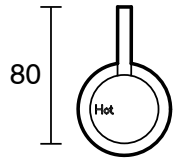

SUSSEX

Sussex Scala Wall Top Assembly Living Rustic Bronze

2299565

SPECIFICATIONS

Recommended Use	Residential;Commercial
Colour Finish	Living Rustic Bronze
Primary Material	Brass
Recommended Pressure Range	150 - 500 kPa as per AS3500
Max Continuous Working Temperature (deg C)	65
Min Continuous Working Temperature (deg C)	1

WARRANTY

Residential Use (Years)	40
Commercial Use (Years)	10

Please refer to Sussex Warranty page for full Terms and Conditions