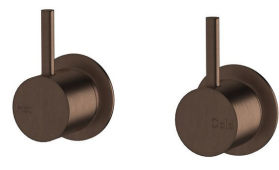

SUSSEX

Sussex Scala Wall Top Assembly Living Rustic Bronze

2299565

SPECIFICATIONS

Recommended Use	Residential;Commercial
Colour Finish	Living Rustic Bronze
Primary Material	Brass
Recommended Pressure Range	150 - 500 kPa as per AS3500
Max Continuous Working Temperature (deg C)	65
Min Continuous Working Temperature (deg C)	1

WARRANTY

Residential Use (Years)	40
Commercial Use (Years)	10

Please refer to Sussex Warranty page for full Terms and Conditions