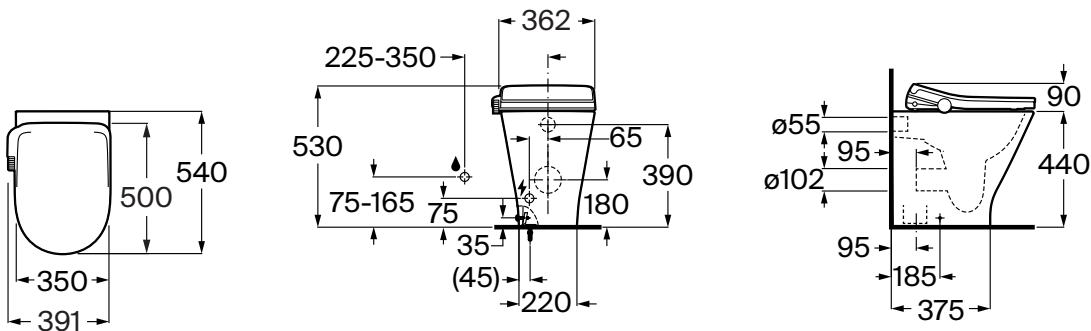

Roca The Gap Round Multiclean 4 Back to Wall Rimless Overheight Bidet Suite with Heated Seat (4 Star)

1832026

SPECIFICATIONS	
Recommended Use	Residential;Commercial
Rim Configuration	Rimless
Pan Outlet Type	P Trap;S Trap
Pan Material	Vitreous China
Pan Weight (kg)	TBC
Toilet Seat Type	Bidet Seat
Toilet Seat Material	Polypropylene (PP)
WARRANTY	
Residential & Commercial Use (Years)	25
Spare Parts & Labour (Years)	1
<i>Please refer to Roca Warranty page for full Terms and Conditions</i>	

Disclaimer: Products in this specification manual must by regulation be installed by licensed and registered trade people. The manufacturer/distributor reserves the right to vary specifications or delete models from their range without prior notification. Dimensions are nominal measurements only. Dimensions and set-outs listed are correct at time of publication however the manufacturer/distributor takes no responsibility for printing errors.