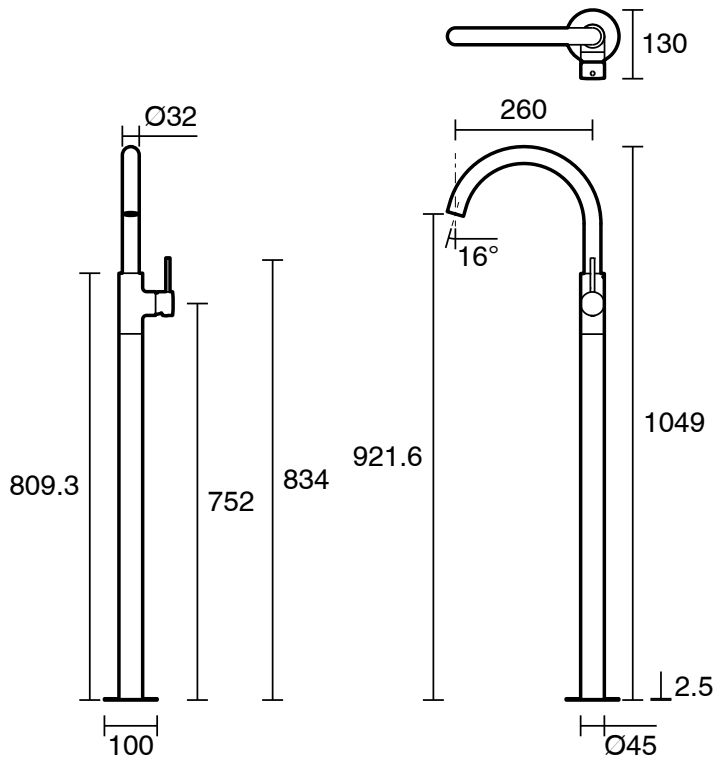

mizu

Mizu Drift Floor Mounted Bath Mixer Trimset Brushed Bronze

2269209

SPECIFICATIONS	
Recommended Use	Residential;Commercial
Colour Finish	Brushed Bronze
Primary Material	DR Brass
Recommended Pressure Range	150 - 500 kPa as per AS3500
Max Continuous Working Temperature (deg C)	65
Min Continuous Working Temperature (deg C)	5
WARRANTY	
Residential & Commercial Use (Years)	25
Spare Parts & Labour (Years)	1
<i>Please refer to Mizu Warranty page for full Terms and Conditions</i>	

Disclaimer: Products in this specification manual must by regulation be installed by licensed and registered trade people. The manufacturer/distributor reserves the right to vary specifications or delete models from their range without prior notification. Dimensions are nominal measurements only. Dimensions and set-outs listed are correct at time of publication however the manufacturer/distributor takes no responsibility for printing errors.