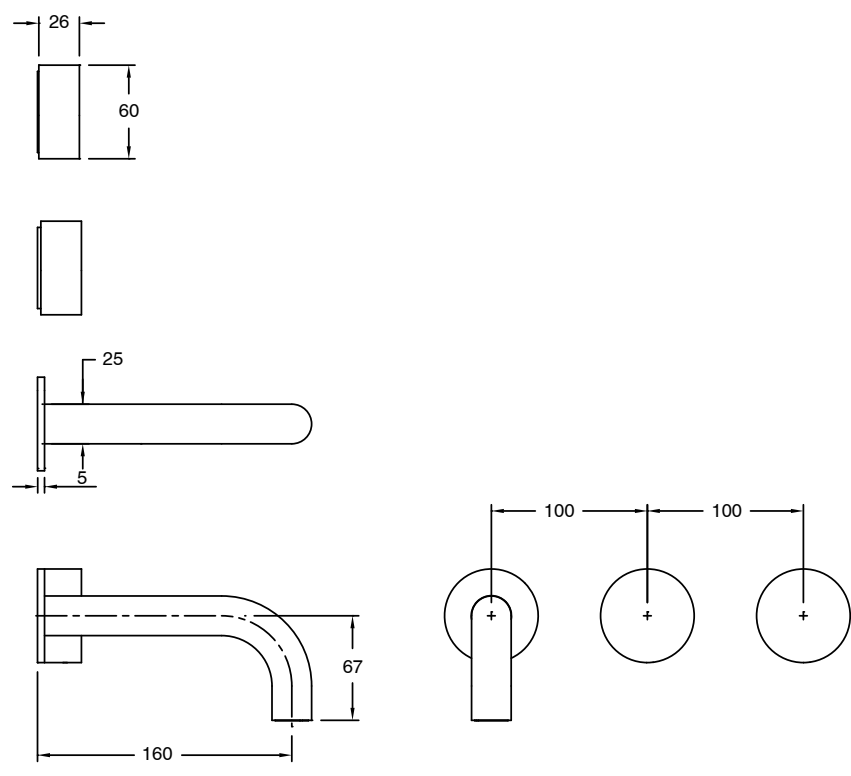

SUSSEX

Sussex Pure Wall Basin Hostess System 160mm PVD Matte Black (3 Star) Lead Free

50752

SPECIFICATIONS

Recommended Use	Residential;Commercial
Colour Finish	Matte Black
Primary Material	Lead Free Brass
Recommended Pressure Range	150 - 500 kPa as per AS3500
Max Continuous Working Temperature (deg C)	65
Min Continuous Working Temperature (deg C)	1

WARRANTY

Residential Use (Years)	40
Commercial Use (Years)	10

Please refer to Sussex Warranty page for full Terms and Conditions

Dimensions are nominal measurements only.

CLEANING RECOMMENDATIONS:

We recommend the use of soapy water or approved cleaners. This product should not be cleaned with abrasive materials. Damage caused by any improper treatment is not covered by the product warranty. Refer to Warranty Conditions

Disclaimer: Products in this specification manual must by regulation be installed by licensed and registered trade people. The manufacturer/distributor reserves the right to vary specifications or delete models from their range without prior notification. Dimensions are nominal measurements only. Dimensions and set-outs listed are correct at time of publication however the manufacturer/distributor takes no responsibility for printing errors.

Published 07/05/2026

To see the complete Sussex range go to www.reece.com.au