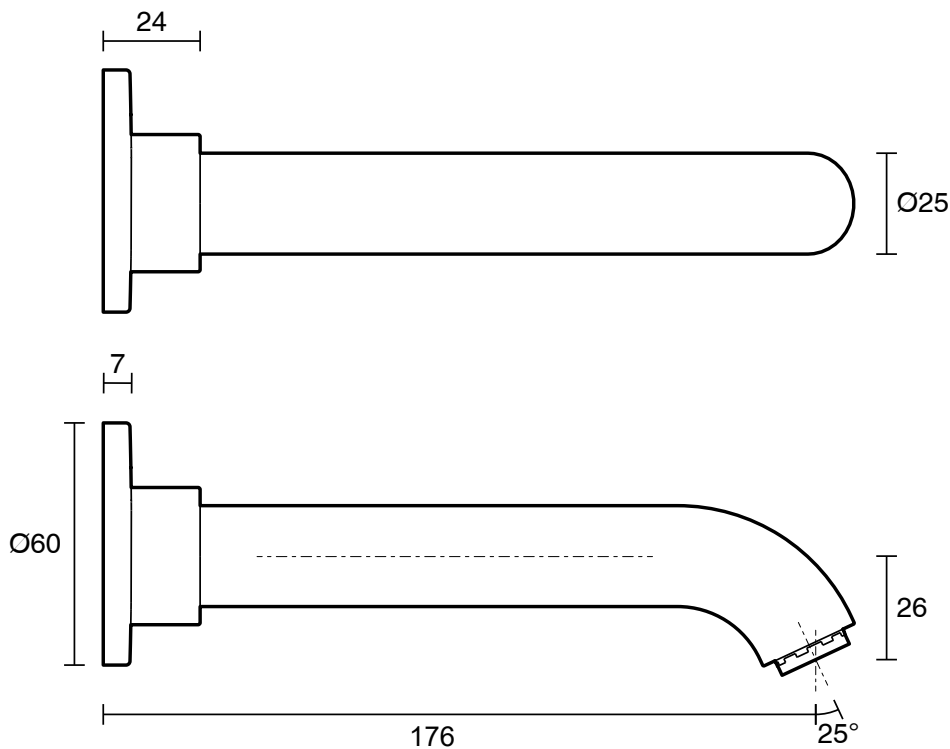

Roca Ona Bath Outlet 175mm Matte Black

13713

SPECIFICATIONS

Recommended Use	Residential;Commercial
Colour Finish	Matte Black
Primary Material	Lead Free Brass
Recommended Pressure Range	150 - 500 kPa as per AS3500
Max Continuous Working Temperature (deg C)	65
Min Continuous Working Temperature (deg C)	5

WARRANTY

Residential & Commercial Use (Years)	25
Spare Parts & Labour (Years)	1

Please refer to Roca Warranty page for full Terms and Conditions

Dimensions are nominal measurements only.

CLEANING RECOMMENDATIONS:

We recommend the use of soapy water or approved cleaners. This product should not be cleaned with abrasive materials. Damage caused by any improper treatment is not covered by the product warranty. Refer to Warranty Conditions

Disclaimer: Products in this specification manual must by regulation be installed by licensed and registered trade people. The manufacturer/distributor reserves the right to vary specifications or delete models from their range without prior notification. Dimensions are nominal measurements only. Dimensions and set-outs listed are correct at time of publication however the manufacturer/distributor takes no responsibility for printing errors.

Published 19/05/2026

To see the complete Roca range go to www.reece.com.au