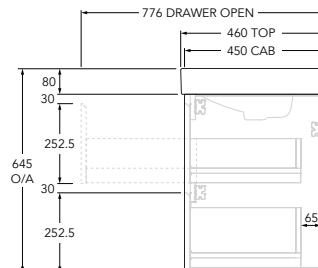

Roca Ona Vanity All Drawer Twin Left Hand Bowl 800mm Matte Green

21203

SPECIFICATIONS

Recommended Use	Residential;Commercial
Mounting	Wall
Basin Included	Yes
Bowl Configuration	Left Hand
Number of Bowls	Single
Taphole Options	One
Door/Drawer Configuration	Drawers Only
Door/Drawer Options	2 Drawers
Cabinet Material	Laminate
Cabinet Colour	Matte Green
Basin Material	Fine Ceramic
Basin Colour	White
Overflow Included	Yes
Plug & Waste Included	No
Plug & Waste Size	32mm x 40mm

WARRANTY

Residential Use (Years)	10
Commercial Use (Years)	1
Spare Parts & Labour (Years)	1

Please refer to Roca Warranty page for full Terms and Conditions

Dimensions are nominal measurements only.

CLEANING RECOMMENDATIONS:

We recommend the use of soapy water or approved cleaners. This product should not be cleaned with abrasive materials. Damage caused by any improper treatment is not covered by the product warranty. Refer to Warranty Conditions

Disclaimer: Products in this specification manual must by regulation be installed by licensed and registered trade people. The manufacturer/distributor reserves the right to vary specifications or delete models from their range without prior notification. Dimensions are nominal measurements only. Dimensions and set-outs listed are correct at time of publication however the manufacturer/distributor takes no responsibility for printing errors.

Published 21/05/2026

To see the complete Roca range go to www.reece.com.au