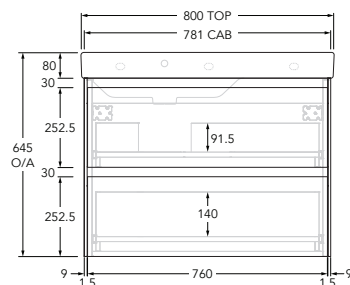

Roca Ona Vanity All Drawer Twin Left Hand Bowl 800mm Matte Green

21203

SPECIFICATIONS

Recommended Use	Residential;Commercial
Mounting	Wall
Basin Included	Yes
Bowl Configuration	Left Hand
Number of Bowls	Single
Taphole Options	One
Door/Drawer Configuration	Drawers Only
Door/Drawer Options	2 Drawers
Cabinet Material	Laminate
Cabinet Colour	Matte Green
Basin Material	Fine Ceramic
Basin Colour	White
Overflow Included	Yes
Plug & Waste Included	No
Plug & Waste Size	32mm x 40mm

WARRANTY

Residential Use (Years)	10
Commercial Use (Years)	1
Spare Parts & Labour (Years)	1

Please refer to Roca Warranty page for full Terms and Conditions

Dimensions are nominal measurements only.

CLEANING RECOMMENDATIONS:

We recommend the use of soapy water or approved cleaners. This product should not be cleaned with abrasive materials. Damage caused by any improper treatment is not covered by the product warranty. Refer to Warranty Conditions

Disclaimer: Products in this specification manual must by regulation be installed by licensed and registered trade people. The manufacturer/distributor reserves the right to vary specifications or delete models from their range without prior notification. Dimensions are nominal measurements only. Dimensions and set-outs listed are correct at time of publication however the manufacturer/distributor takes no responsibility for printing errors.

Published 21/05/2026

To see the complete Roca range go to www.reece.com.au