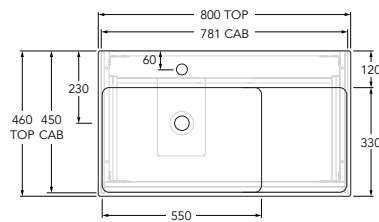

Roca Ona Vanity All Drawer Twin Left Hand Bowl 800mm Matte Green

21203

SPECIFICATIONS

Recommended Use	Residential;Commercial
Mounting	Wall
Basin Included	Yes
Bowl Configuration	Left Hand
Number of Bowls	Single
Taphole Options	One
Door/Drawer Configuration	Drawers Only
Door/Drawer Options	2 Drawers
Cabinet Material	Laminate
Cabinet Colour	Matte Green
Basin Material	Fine Ceramic
Basin Colour	White
Overflow Included	Yes
Plug & Waste Included	No
Plug & Waste Size	32mm x 40mm

WARRANTY

Residential Use (Years)	10
Commercial Use (Years)	1
Spare Parts & Labour (Years)	1

Please refer to Roca Warranty page for full Terms and Conditions

Dimensions are nominal measurements only.

CLEANING RECOMMENDATIONS:

We recommend the use of soapy water or approved cleaners. This product should not be cleaned with abrasive materials. Damage caused by any improper treatment is not covered by the product warranty. Refer to Warranty Conditions

Disclaimer: Products in this specification manual must by regulation be installed by licensed and registered trade people. The manufacturer/distributor reserves the right to vary specifications or delete models from their range without prior notification. Dimensions are nominal measurements only. Dimensions and set-outs listed are correct at time of publication however the manufacturer/distributor takes no responsibility for printing errors.

Published 21/05/2026

To see the complete Roca range go to www.reece.com.au