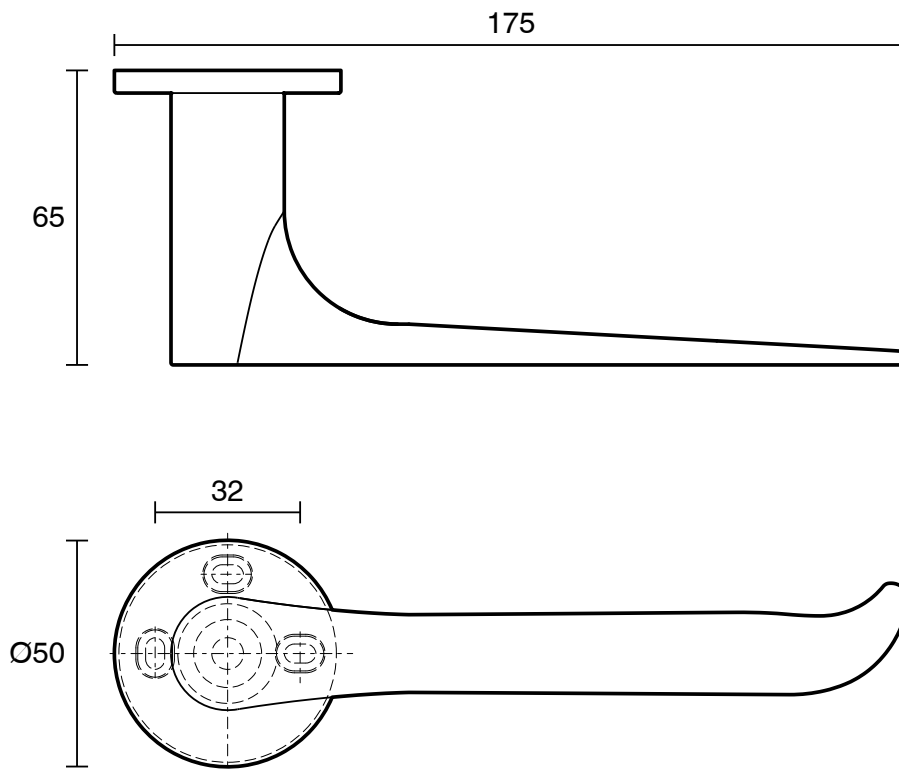

mizu

Mizu Silk Toilet Roll Holder Brushed Gunmetal

9511266

SPECIFICATIONS	
Recommended Use	Residential;Commercial
Colour Finish	Brushed Gunmetal
Primary Material	Zinc
WARRANTY	
Residential & Commercial Use (Years)	25
Spare Parts & Labour (Years)	1
<i>Please refer to Mizu Warranty page for full Terms and Conditions</i>	

Disclaimer: Products in this specification manual must by regulation be installed by licensed and registered trade people. The manufacturer/distributor reserves the right to vary specifications or delete models from their range without prior notification. Dimensions are nominal measurements only. Dimensions and set-outs listed are correct at time of publication however the manufacturer/distributor takes no responsibility for printing errors.