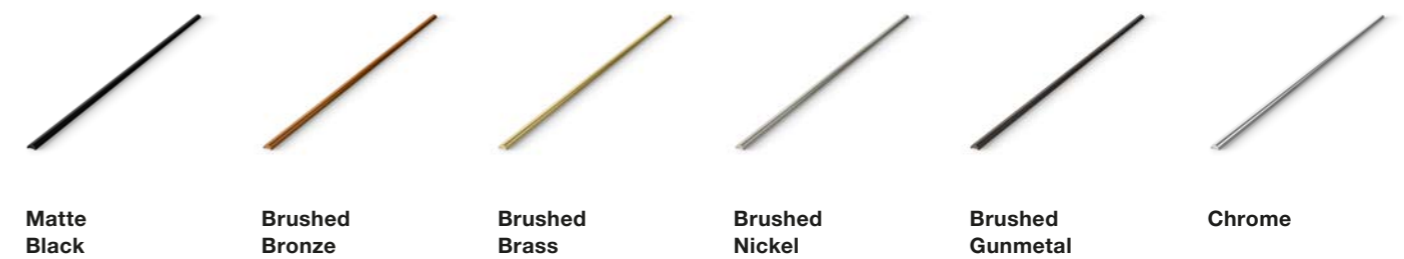

Winter Woods Iceberg Nimbus Terra Italia

Clips – Kado Lux

U Clips – Kado Lux

Channels – Kado Lux

Support bar – Kado Lux

Shower Screen Hinges – Kado Lux

Handles – Kado Lux

Water bars – Kado Lux