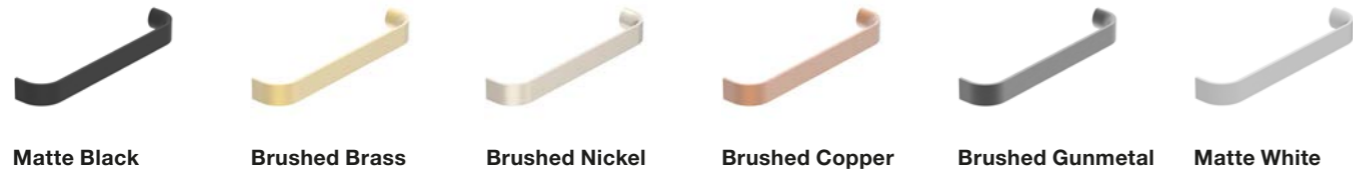

Cushion Knob – Kado Lux & Kado Era

Cross Bar – Kado Lux & Kado Lux Slim

Hammer – Kado Era & Kado Lux

Seashell – Kado Lux, Kado Lux Slim & Kado Era

Vanity Handles

Bridge – Kado Lux

Matte Black Brushed Brass Brushed Nickel Brushed Copper Brushed Gunmetal Matte White