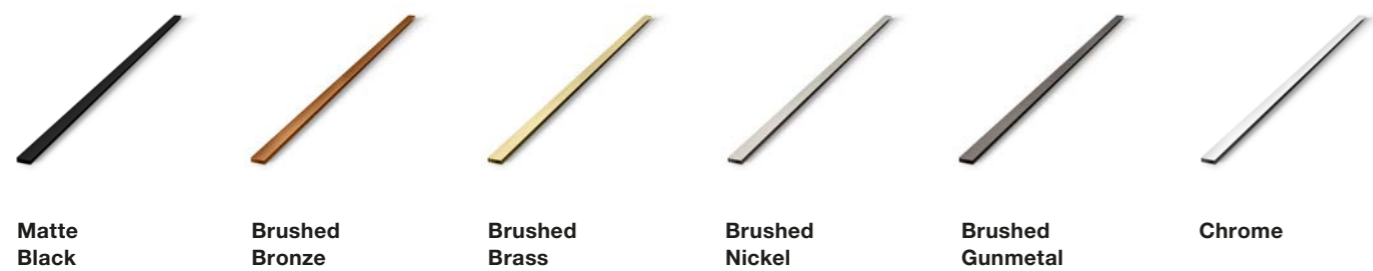

Winter Woods Iceberg Nimbus Terra Italia

Clips – Kado Lux

U Clips – Kado Lux

Channels – Kado Lux

Support bar – Kado Lux

Shower Screen Hinges – Kado Lux

Handles – Kado Lux

Water bars – Kado Lux

Due to limitations in the printing process the colours in this brochure are a guide only. We recommend basing your selection on a physical colour sample, to see colour samples please visit your local Reece showroom.