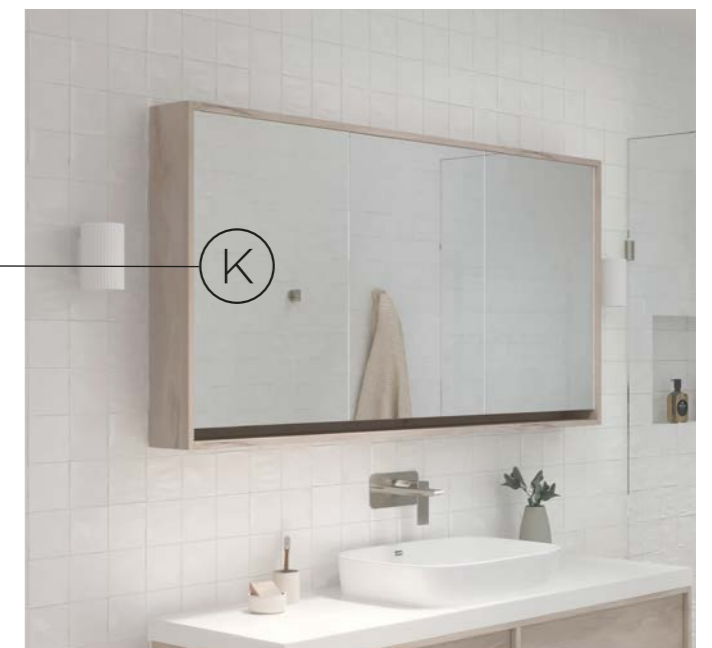

Aspect All Drawer Vanity with 50mm Corian Benchtop

Features

- Option of standard or open shelf design
- Soft-close doors
- Matching interior finish with adjustable shelves
- Copper free mirror
- Cabinet can be recessed into the wall
- Includes dual power point
- Power cable pass through for when door is closed
- Australian made

Cabinet options

Cabinets available in Angora Oak, Tasmanian Oak, Rojo Oak, Bottega Oak, Boston Oak, Florentine Walnut and Matte White Polyurethane
Refer to page 80

Sizes & configurations

Mirror cabinet 765mm overall height
Mirror cabinet with shelf 835mm overall height

Aspect Mirror Cabinet

Each mirror features Veil Technology — a discreet LED light strip that disappears when switched off, blending seamlessly into the surface to appear like a standard mirror.

Dual lighting offers bright task illumination for daily routines or soft ambient back lighting for a more relaxed glow.