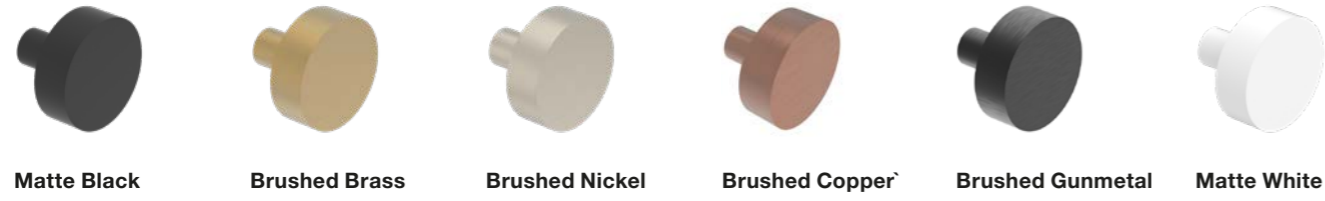

Rossa Nova

Caesarstone® Mineral surface is a crystalline silica-free material blend.

Timber – Kado Arc

Australian Chestnut

Red Tulip Oak

Vanity Handles

Cooper Knob – Kado Era & Kado Lux

Blaze Door Handles – Kado Era, Kado Lux, Kado Lux Slim & Kado Neue Fluted