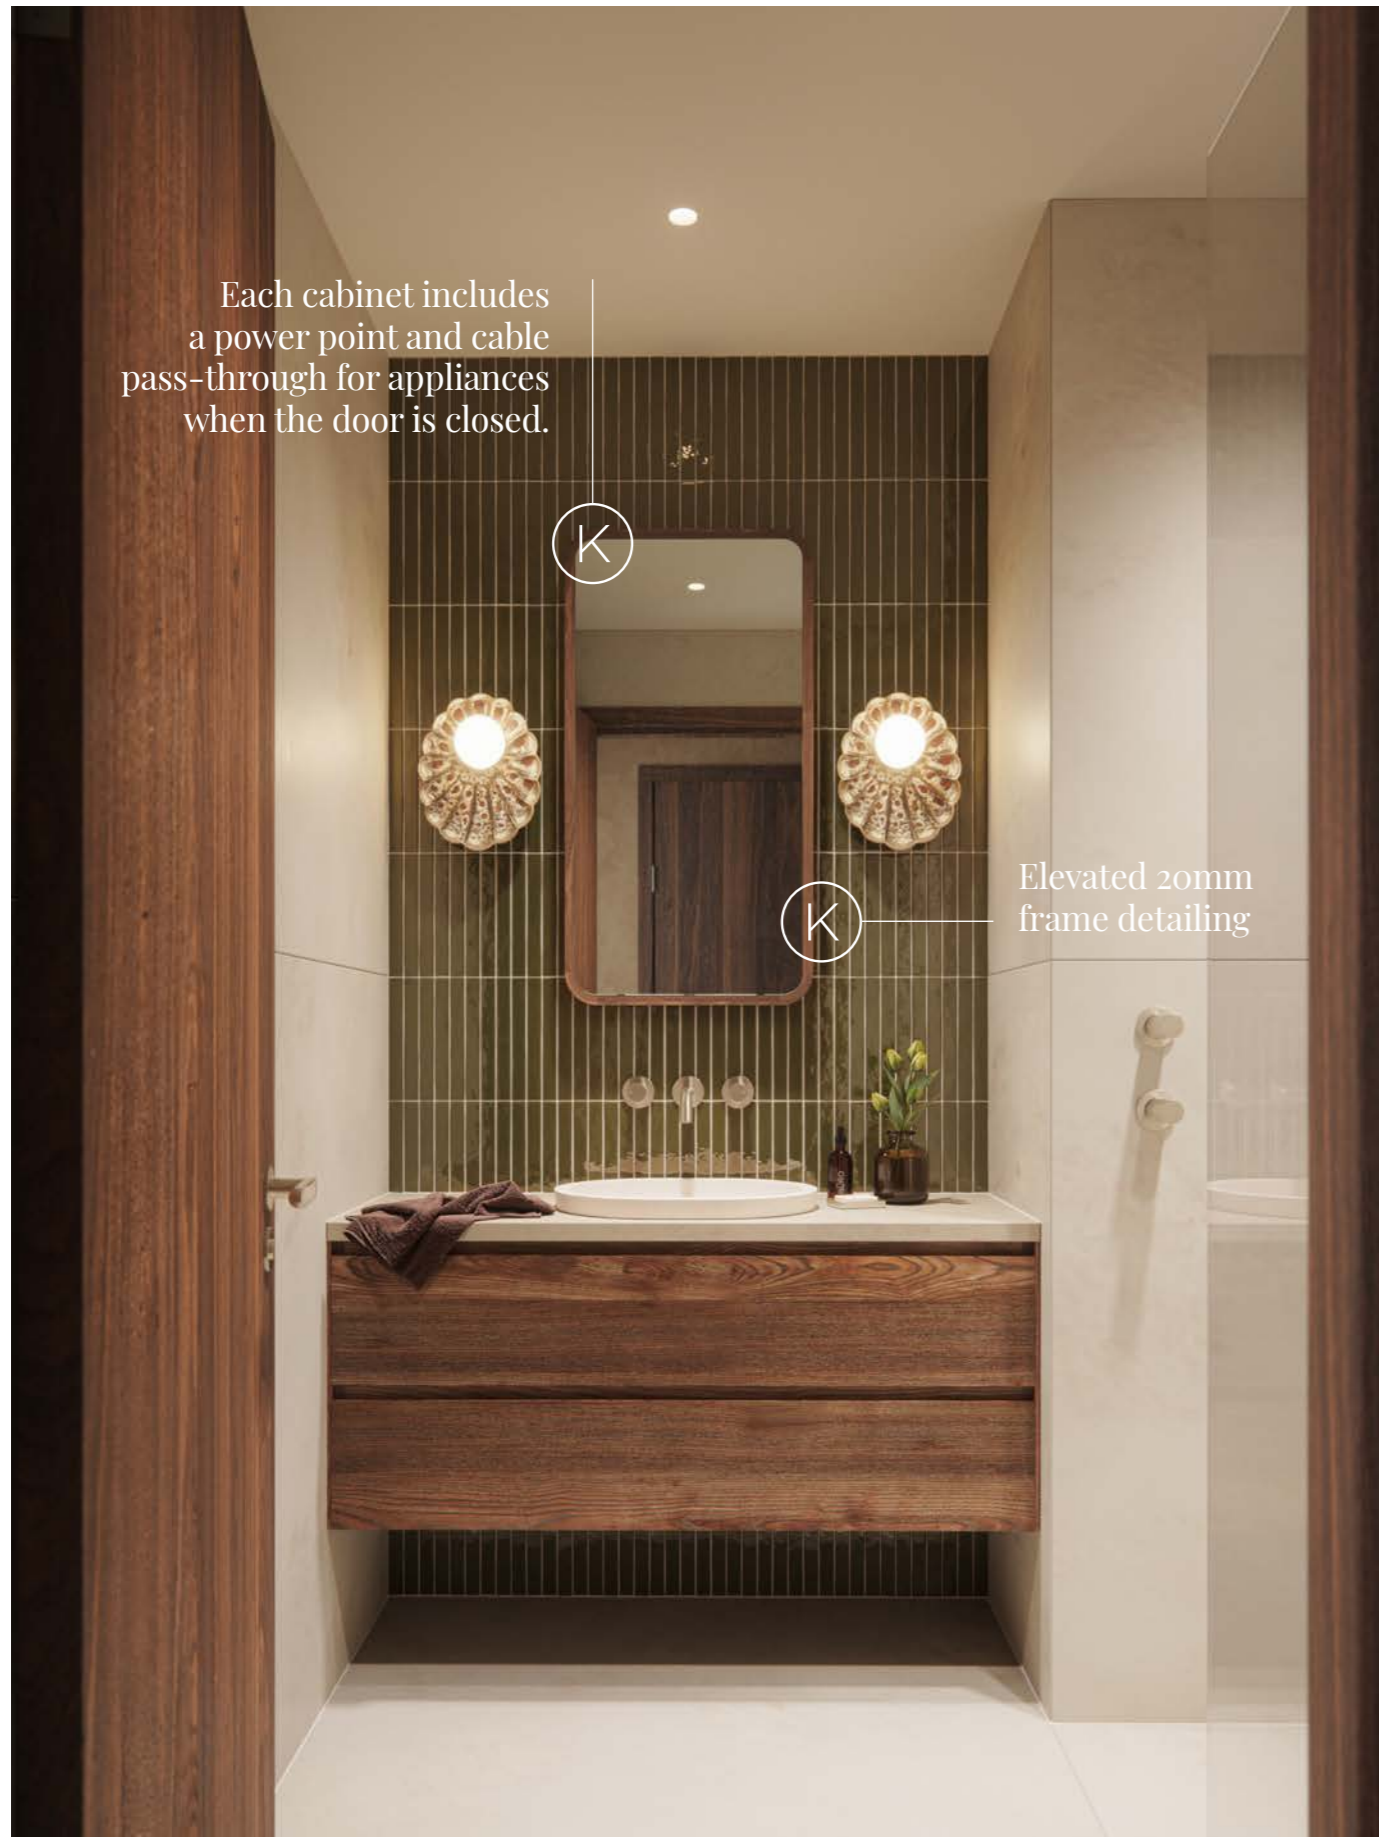

Features

- Petite size is perfect for powder rooms and compact bathrooms
- Wall hung and floor mounted configuration
- All door model
- Solid surface semi-inset basin and plug & waste included
- Shaker profile available in 20mm or 50mm
- Soft-close doors
- Australian made

Benchtop, cabinet & handle options

Benchtops available with 20mm, 50mm and 90mm Cherry Pie & Caesarstone Mineral, and 12mm, 20mm, 50mm and 90mm Durasein - refer to pages 83, 84, 85

Cabinets available in Matte White, Matte Black, and Matte Feather Grey Polyurethane - refer to page 80

Handles available in Cross Bar, Seashell & Blaze - refer to pages 86, 87

Sizes & configurations

250mm overall depth

All Door

400mm	centre bowl
600mm	centre bowl / offset
900mm	centre bowl / offset

Each cabinet includes a power point and cable pass-through for appliances when the door is closed.

Elevated 20mm frame detailing

Features

- Softly curved mirror door with 20mm detailed frame
- Soft-close doors
- Matching interior finish with adjustable internal shelves
- Cabinet can be recessed 122mm into the wall
- Includes dual power point
- Power cable pass through for when door is closed
- Copper free mirror
- Australian made