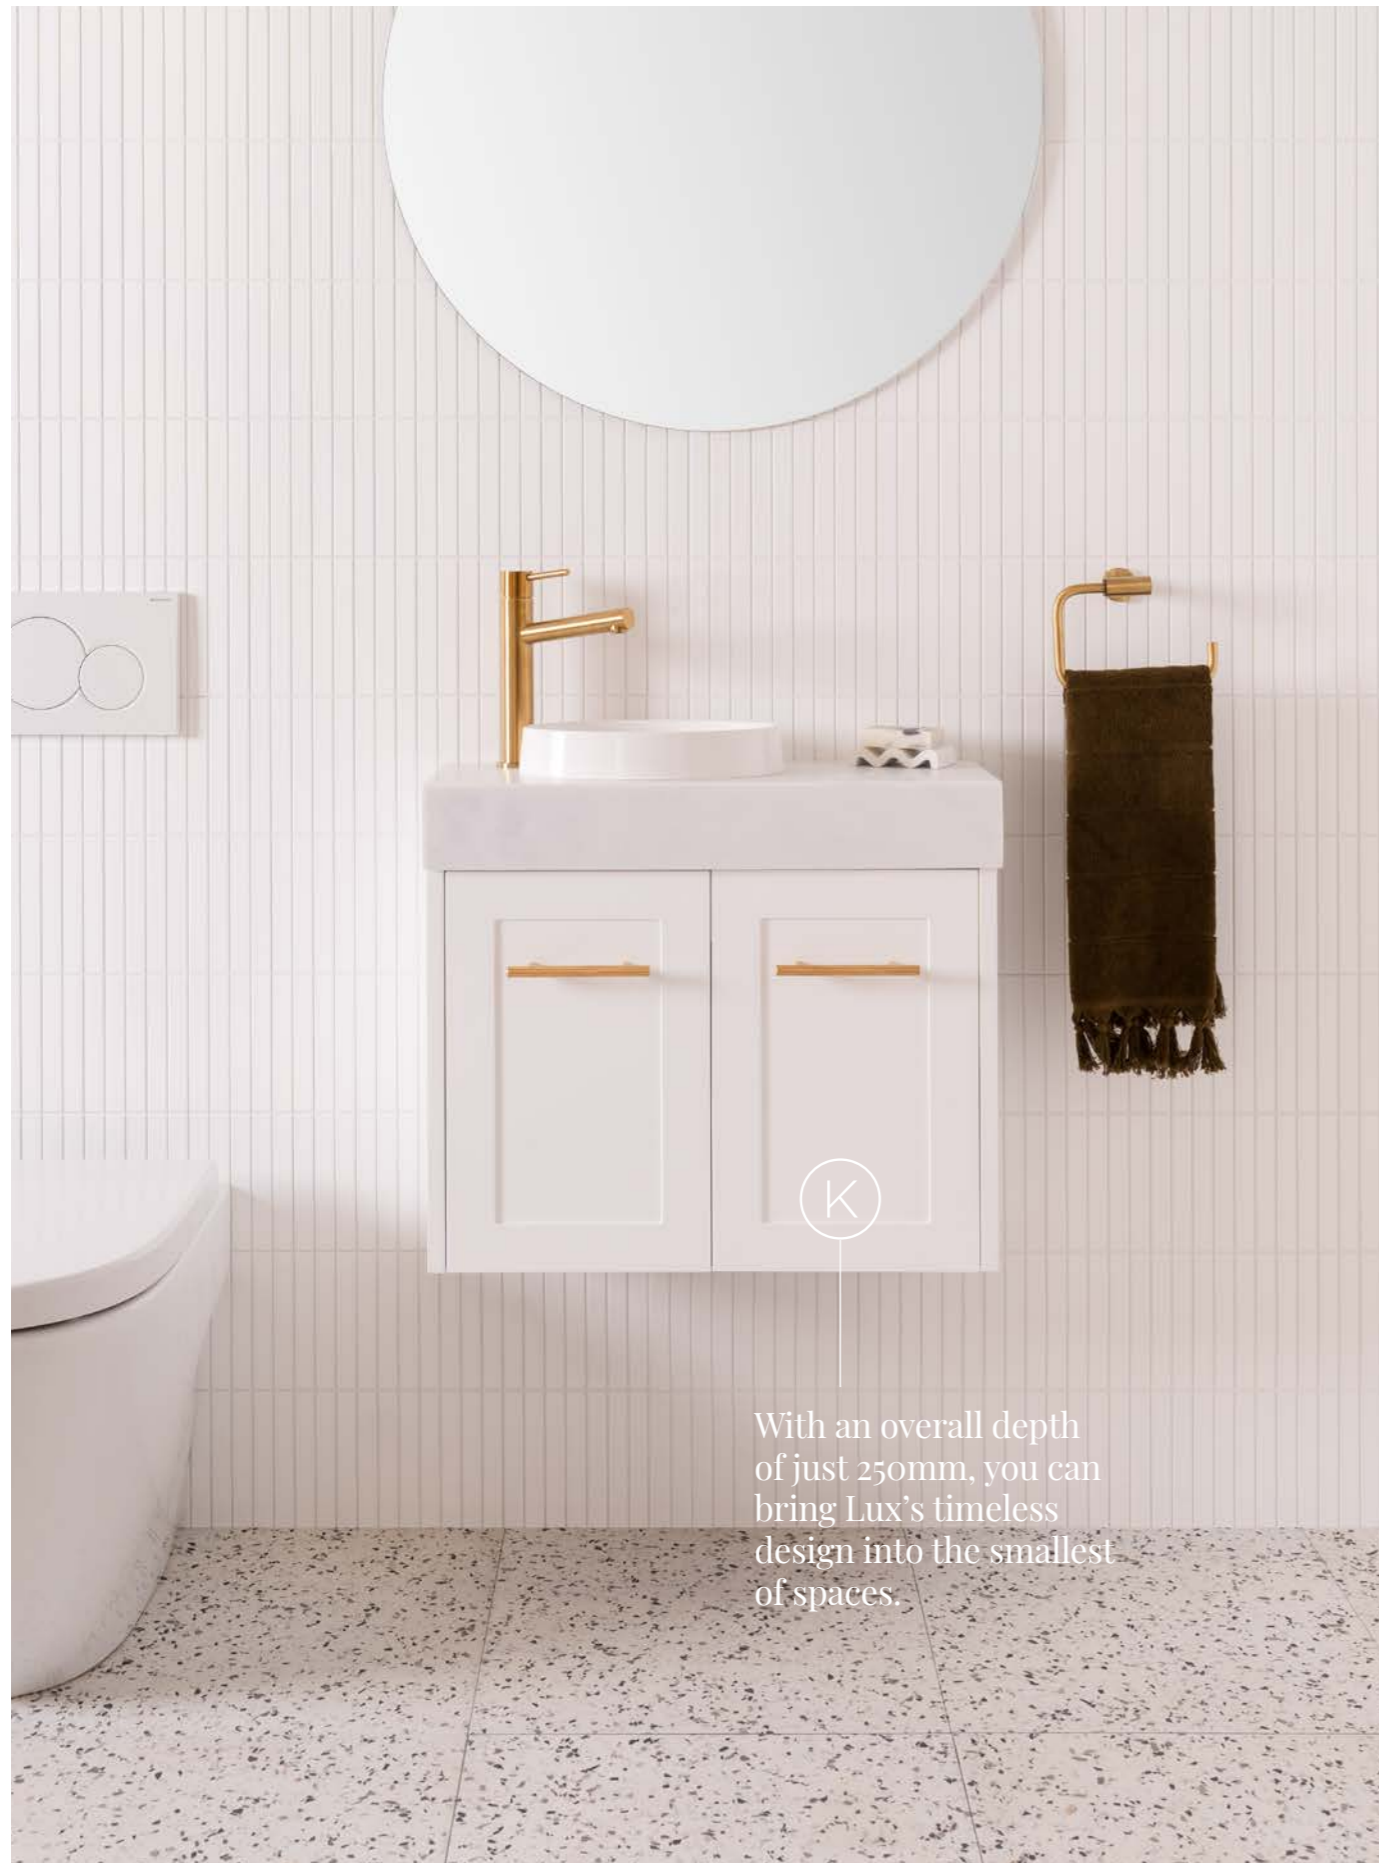

With an overall depth of just 250mm, you can bring Lux's timeless design into the smallest of spaces.

Features

- Petite size is perfect for powder rooms and compact bathrooms
- Wall hung and floor mounted configuration
- All door model
- Solid surface semi-inset basin and plug & waste included
- Shaker profile available in 20mm or 50mm
- Soft-close doors
- Australian made

Benchtop, cabinet & handle options

Benchtops available with 20mm, 50mm and 90mm Cherry Pie & Caesarstone Mineral, and 12mm, 20mm, 50mm and 90mm Durasein - refer to pages 83, 84, 85

Cabinets available in Matte White, Matte Black, and Matte Feather Grey Polyurethane - refer to page 80

Handles available in Cross Bar, Seashell & Blaze - refer to pages 86, 87

Sizes & configurations

250mm overall depth

All Door

400mm	centre bowl
600mm	centre bowl / offset
900mm	centre bowl / offset