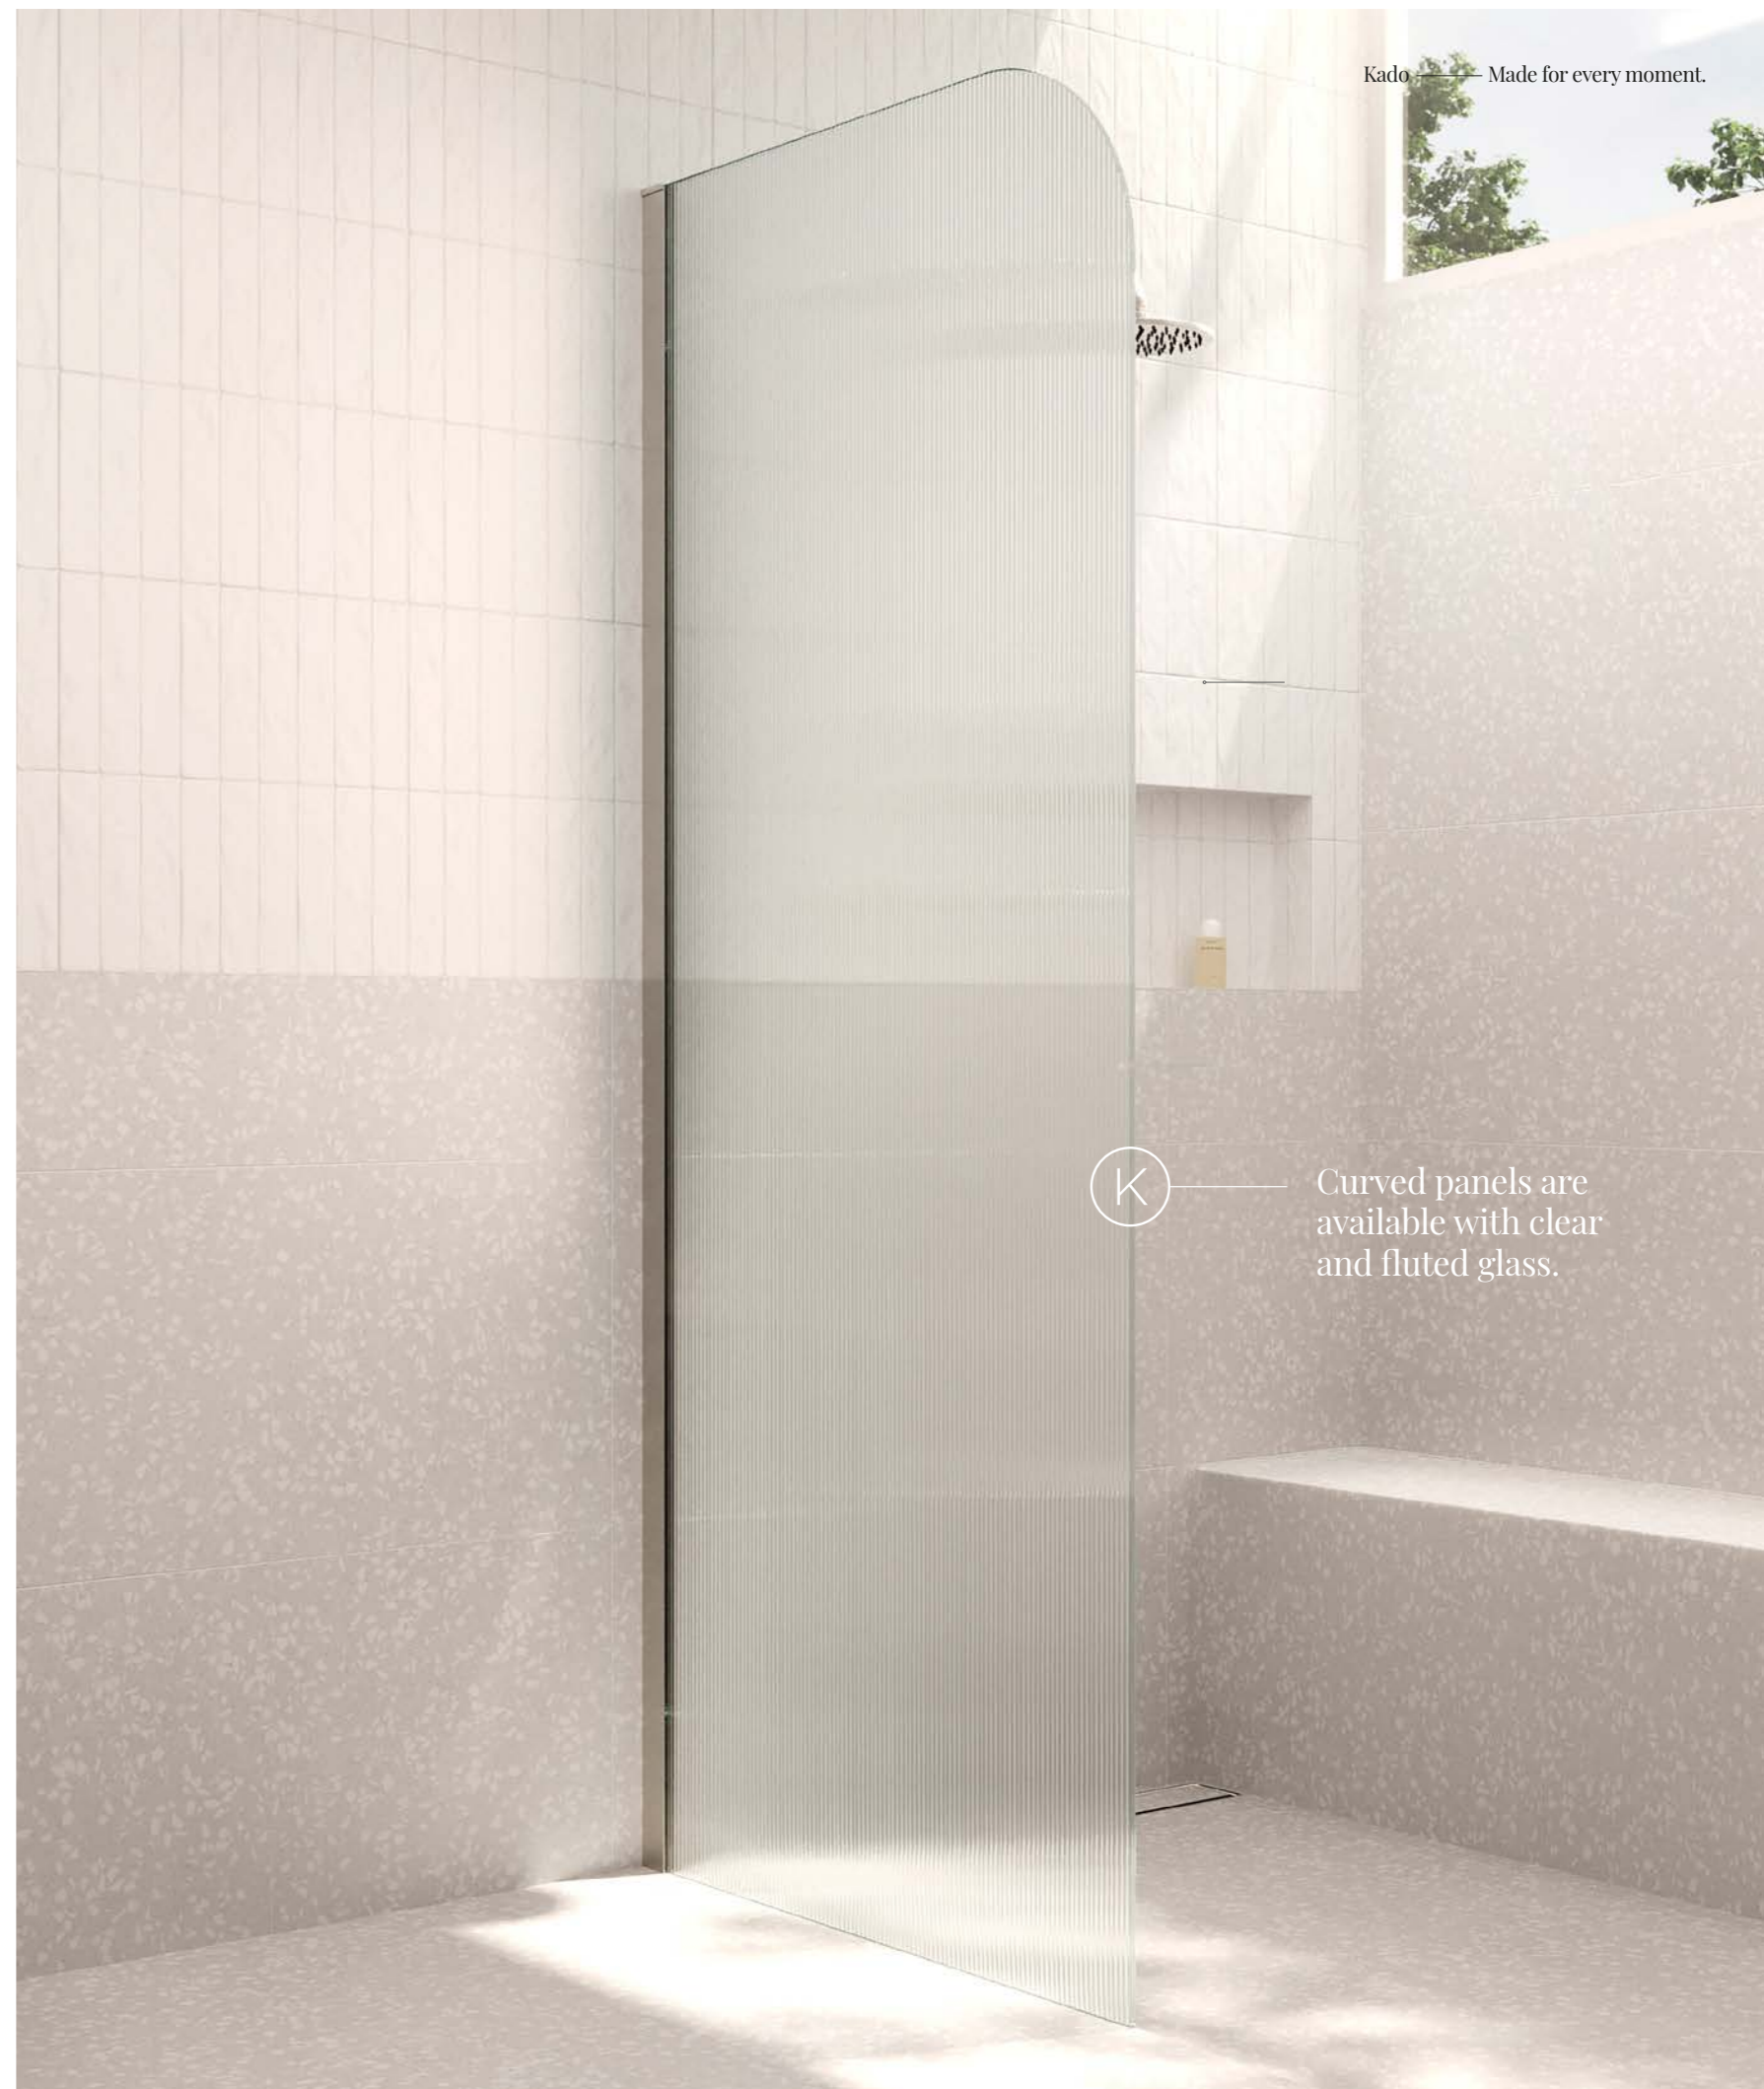

Curved

Fixed glass panel with an arched corner. Available in clear or fluted glass.

Rectangle

Fixed glass panel with smooth edges and no frame.

Framed

Fixed glass panel with matte black frame around perimeter.

Enclosure

Frameless shower screen enclosure with hinged door opening.

Lux Frameless Curved Fluted Screen with Clips

Lux Frameless Curved Fluted Screen with Channel

Lux Frameless Curved Screen with Clips

Lux Frameless Curved Screen with Channel

Lux Curved Screens

Features	Configuration	Hardware	Sizes
<ul style="list-style-type: none"> Frameless design Available in clear and fluted glass 10mm thick tempered safety glass EZI Clean protective glass coating 	<ul style="list-style-type: none"> Available in left and right hand configurations Choice of clips or channel installation depending on requirements 	<ul style="list-style-type: none"> Clips and channels available in Chrome, Matte Black, Brushed Nickel, Brushed Gunmetal, Brushed Brass and Brushed Bronze. Refer to pages 90, 91 1200mm width panel comes with a support bar in matching finish 	<ul style="list-style-type: none"> 2100mm overall height 900mm 1000mm 1200mm