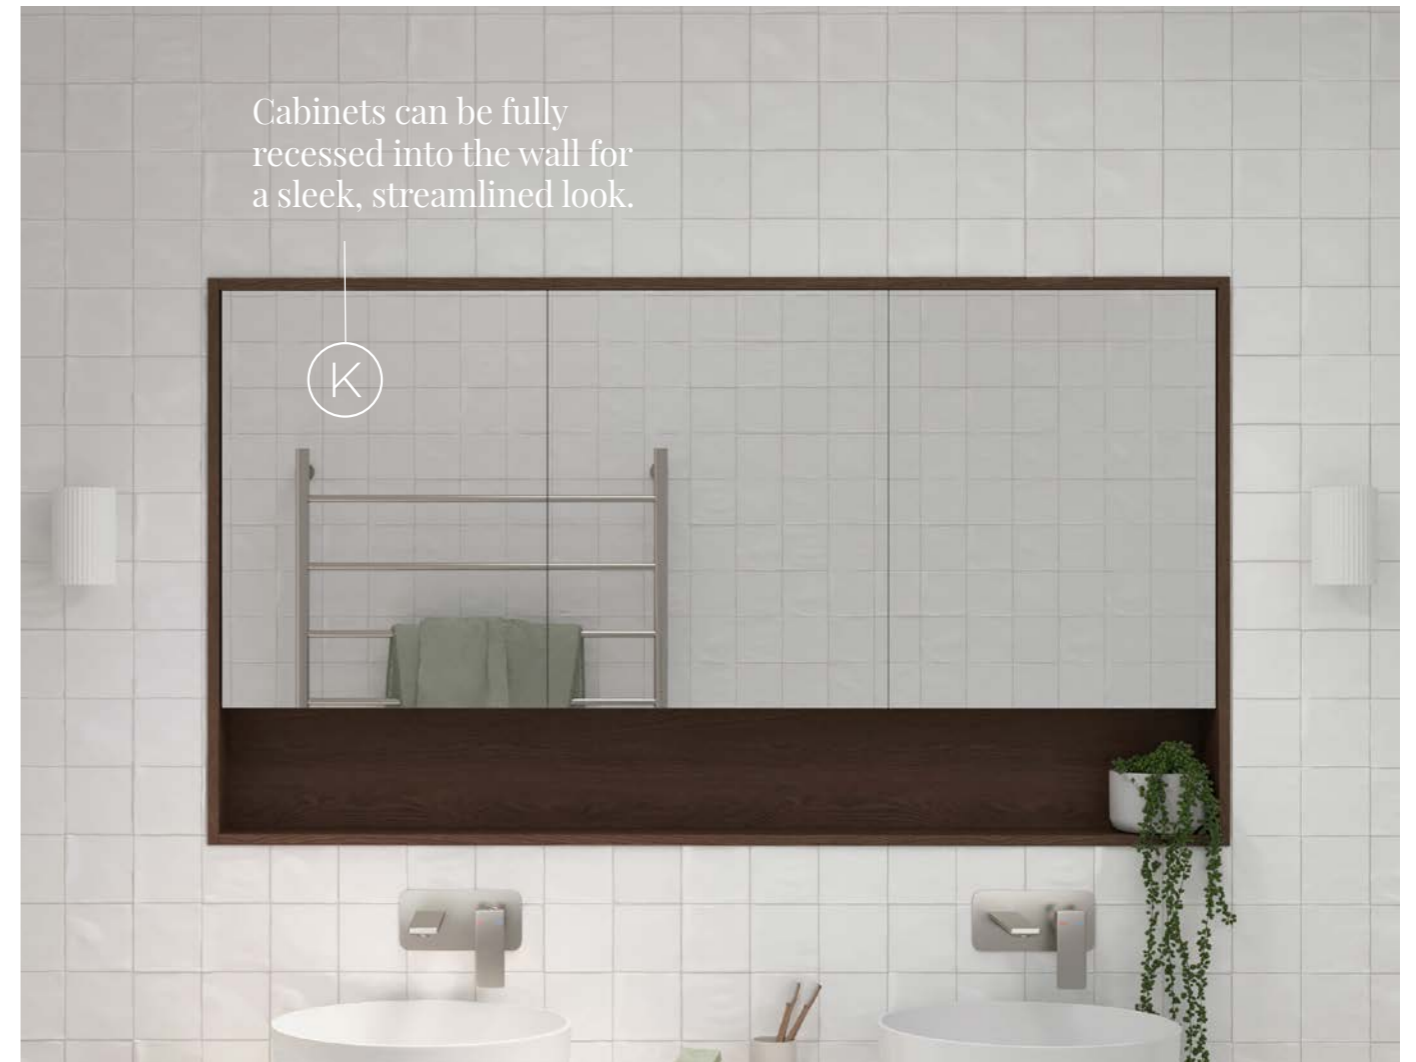

Features

- Option of standard or open shelf design
- Soft-close doors
- Matching interior finish with adjustable shelves
- Copper free mirror
- Cabinet can be recessed into the wall
- Includes dual power point
- Power cable pass through for when door is closed
- Australian made

Cabinet options

Cabinets available in Angora Oak, Tasmanian Oak, Rojo Oak, Bottega Oak, Boston Oak, Florentine Walnut and Matte White Polyurethane
Refer to page 80

Sizes & configurations

Mirror cabinet 765mm overall height
Mirror cabinet with shelf 835mm overall height

Sizes

450mm	1 door
600mm	1 door / 2 door
750mm	2 door
900mm	2 door
1200mm	2 door / 3 door
1500mm	3 door
1800mm	4 door

Aspect Open Shelf Mirror Cabinet

Each cabinet includes a power point and cable pass-through for appliances when the door is closed.