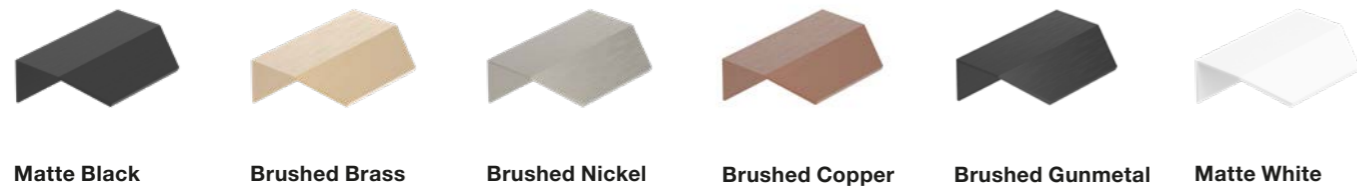

Rossa Nova

Caesarstone® Mineral surface is a crystalline silica-free material blend.

Timber – Kado Arc

Australian Chestnut

Red Tulip Oak

Vanity Handles

Cooper Knob – Kado Era & Kado Lux

Blaze Door Handles – Kado Era, Kado Lux, Kado Lux Slim & Kado Neue Fluted