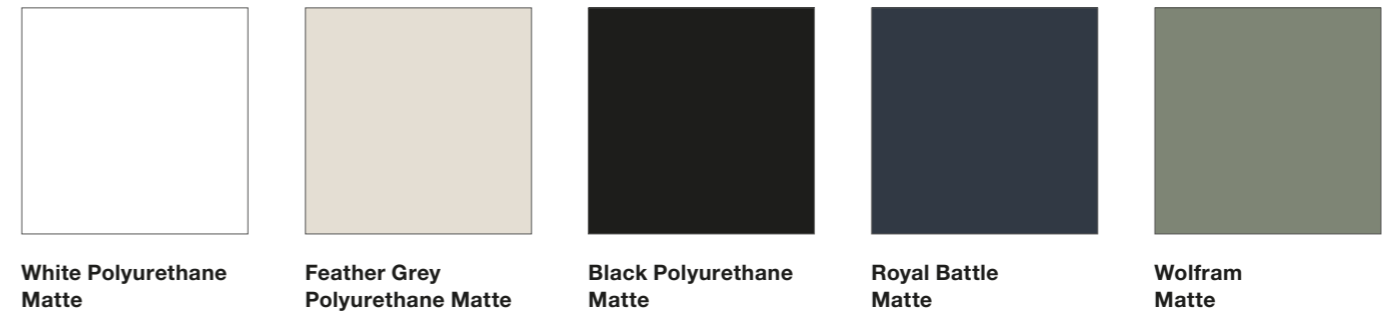

Kado Era Vanity Finishes