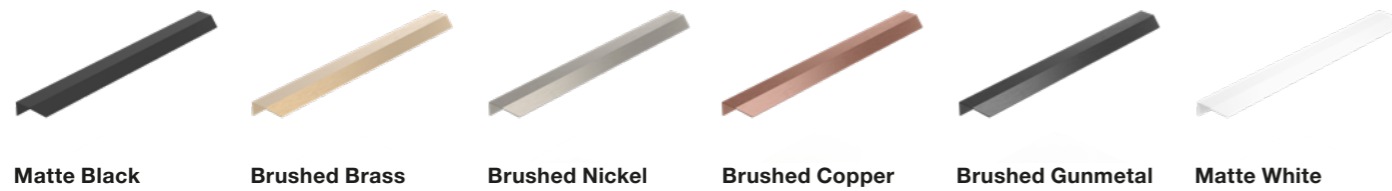

Blaze Drawer Handles – Kado Era, Kado Lux, Kado Lux Slim & Kado Neue Fluted Era