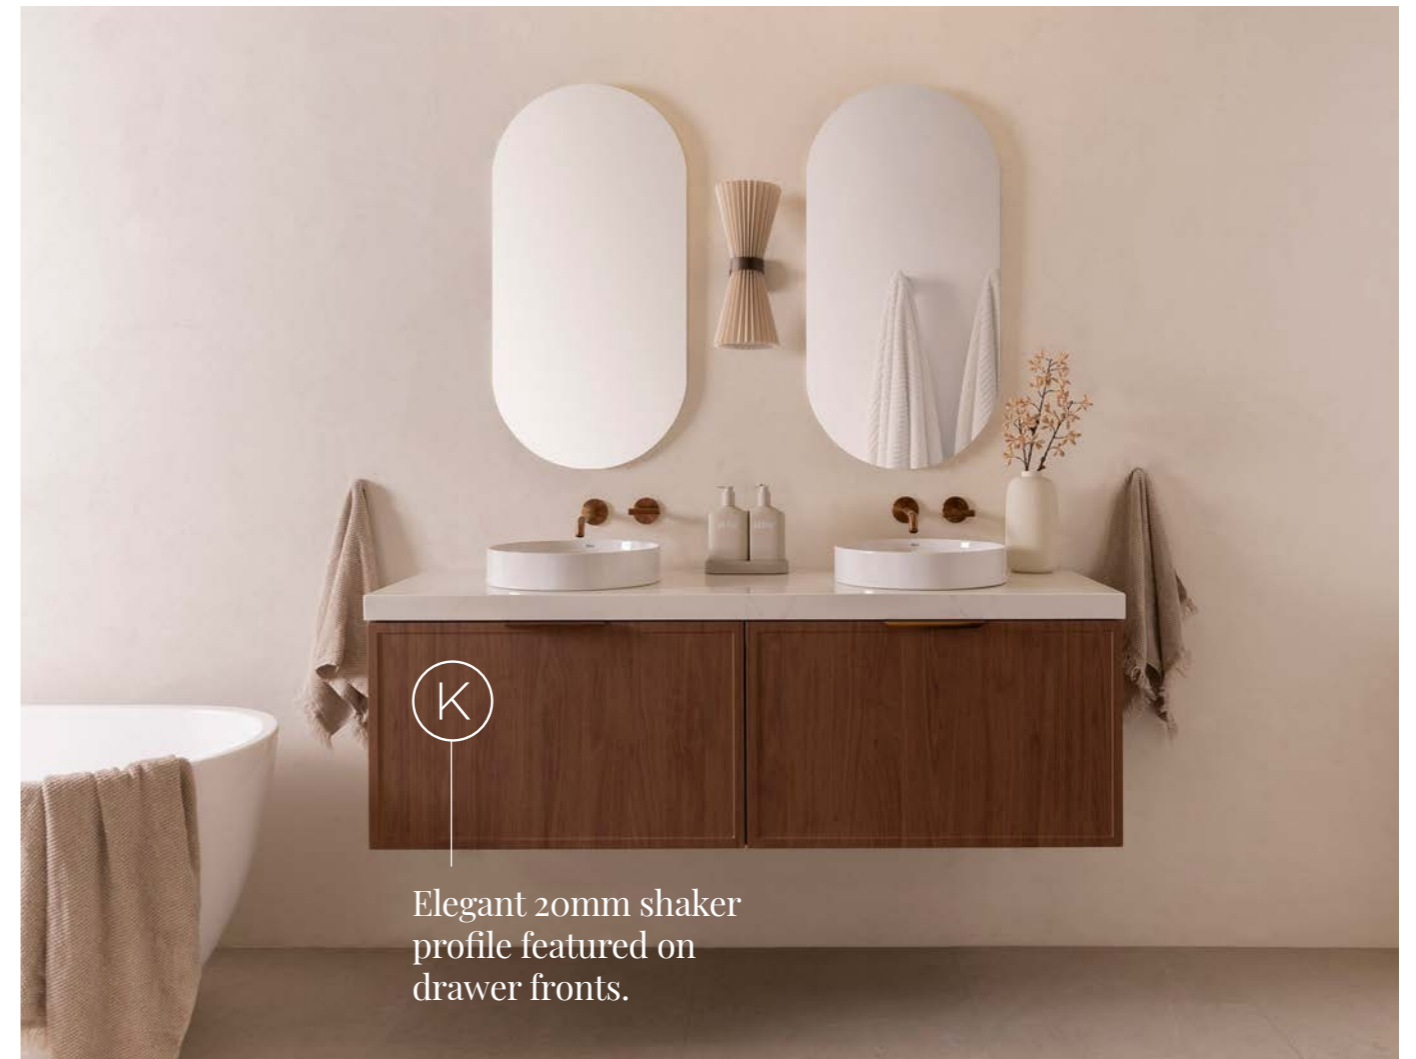

Sizes & configurations

500mm overall depth

All Drawer

600mm	centre bowl
750mm	centre bowl
900mm	centre bowl
1200mm	centre / double bowl
1500mm	centre / double bowl
1800mm	centre / double bowl

Lux Slim's four benchtop heights let you easily achieve different looks.