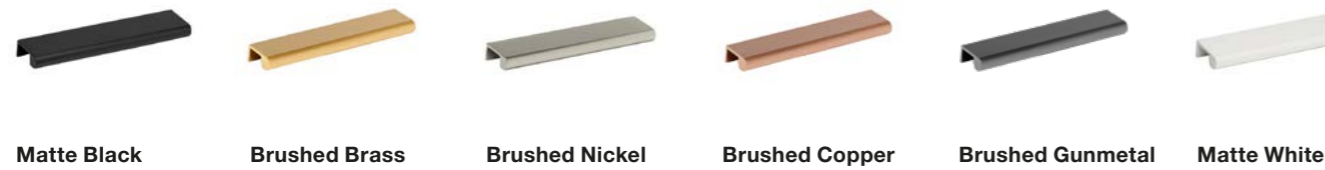

Francis Drawer Handles – Kado Era, Kado Lux, Kado Lux Slim & Kado Neue Fluted