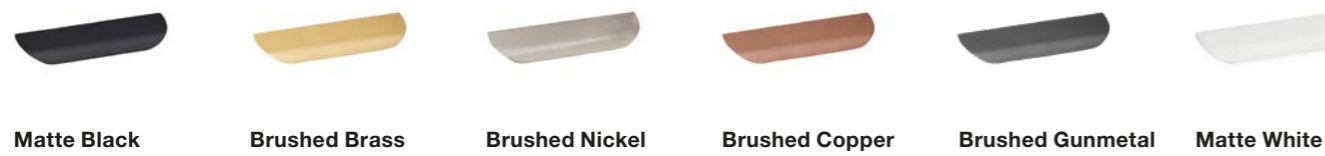

Aria Drawer Handles – Kado Era, Kado Lux, Kado Lux Slim & Kado Neue Fluted