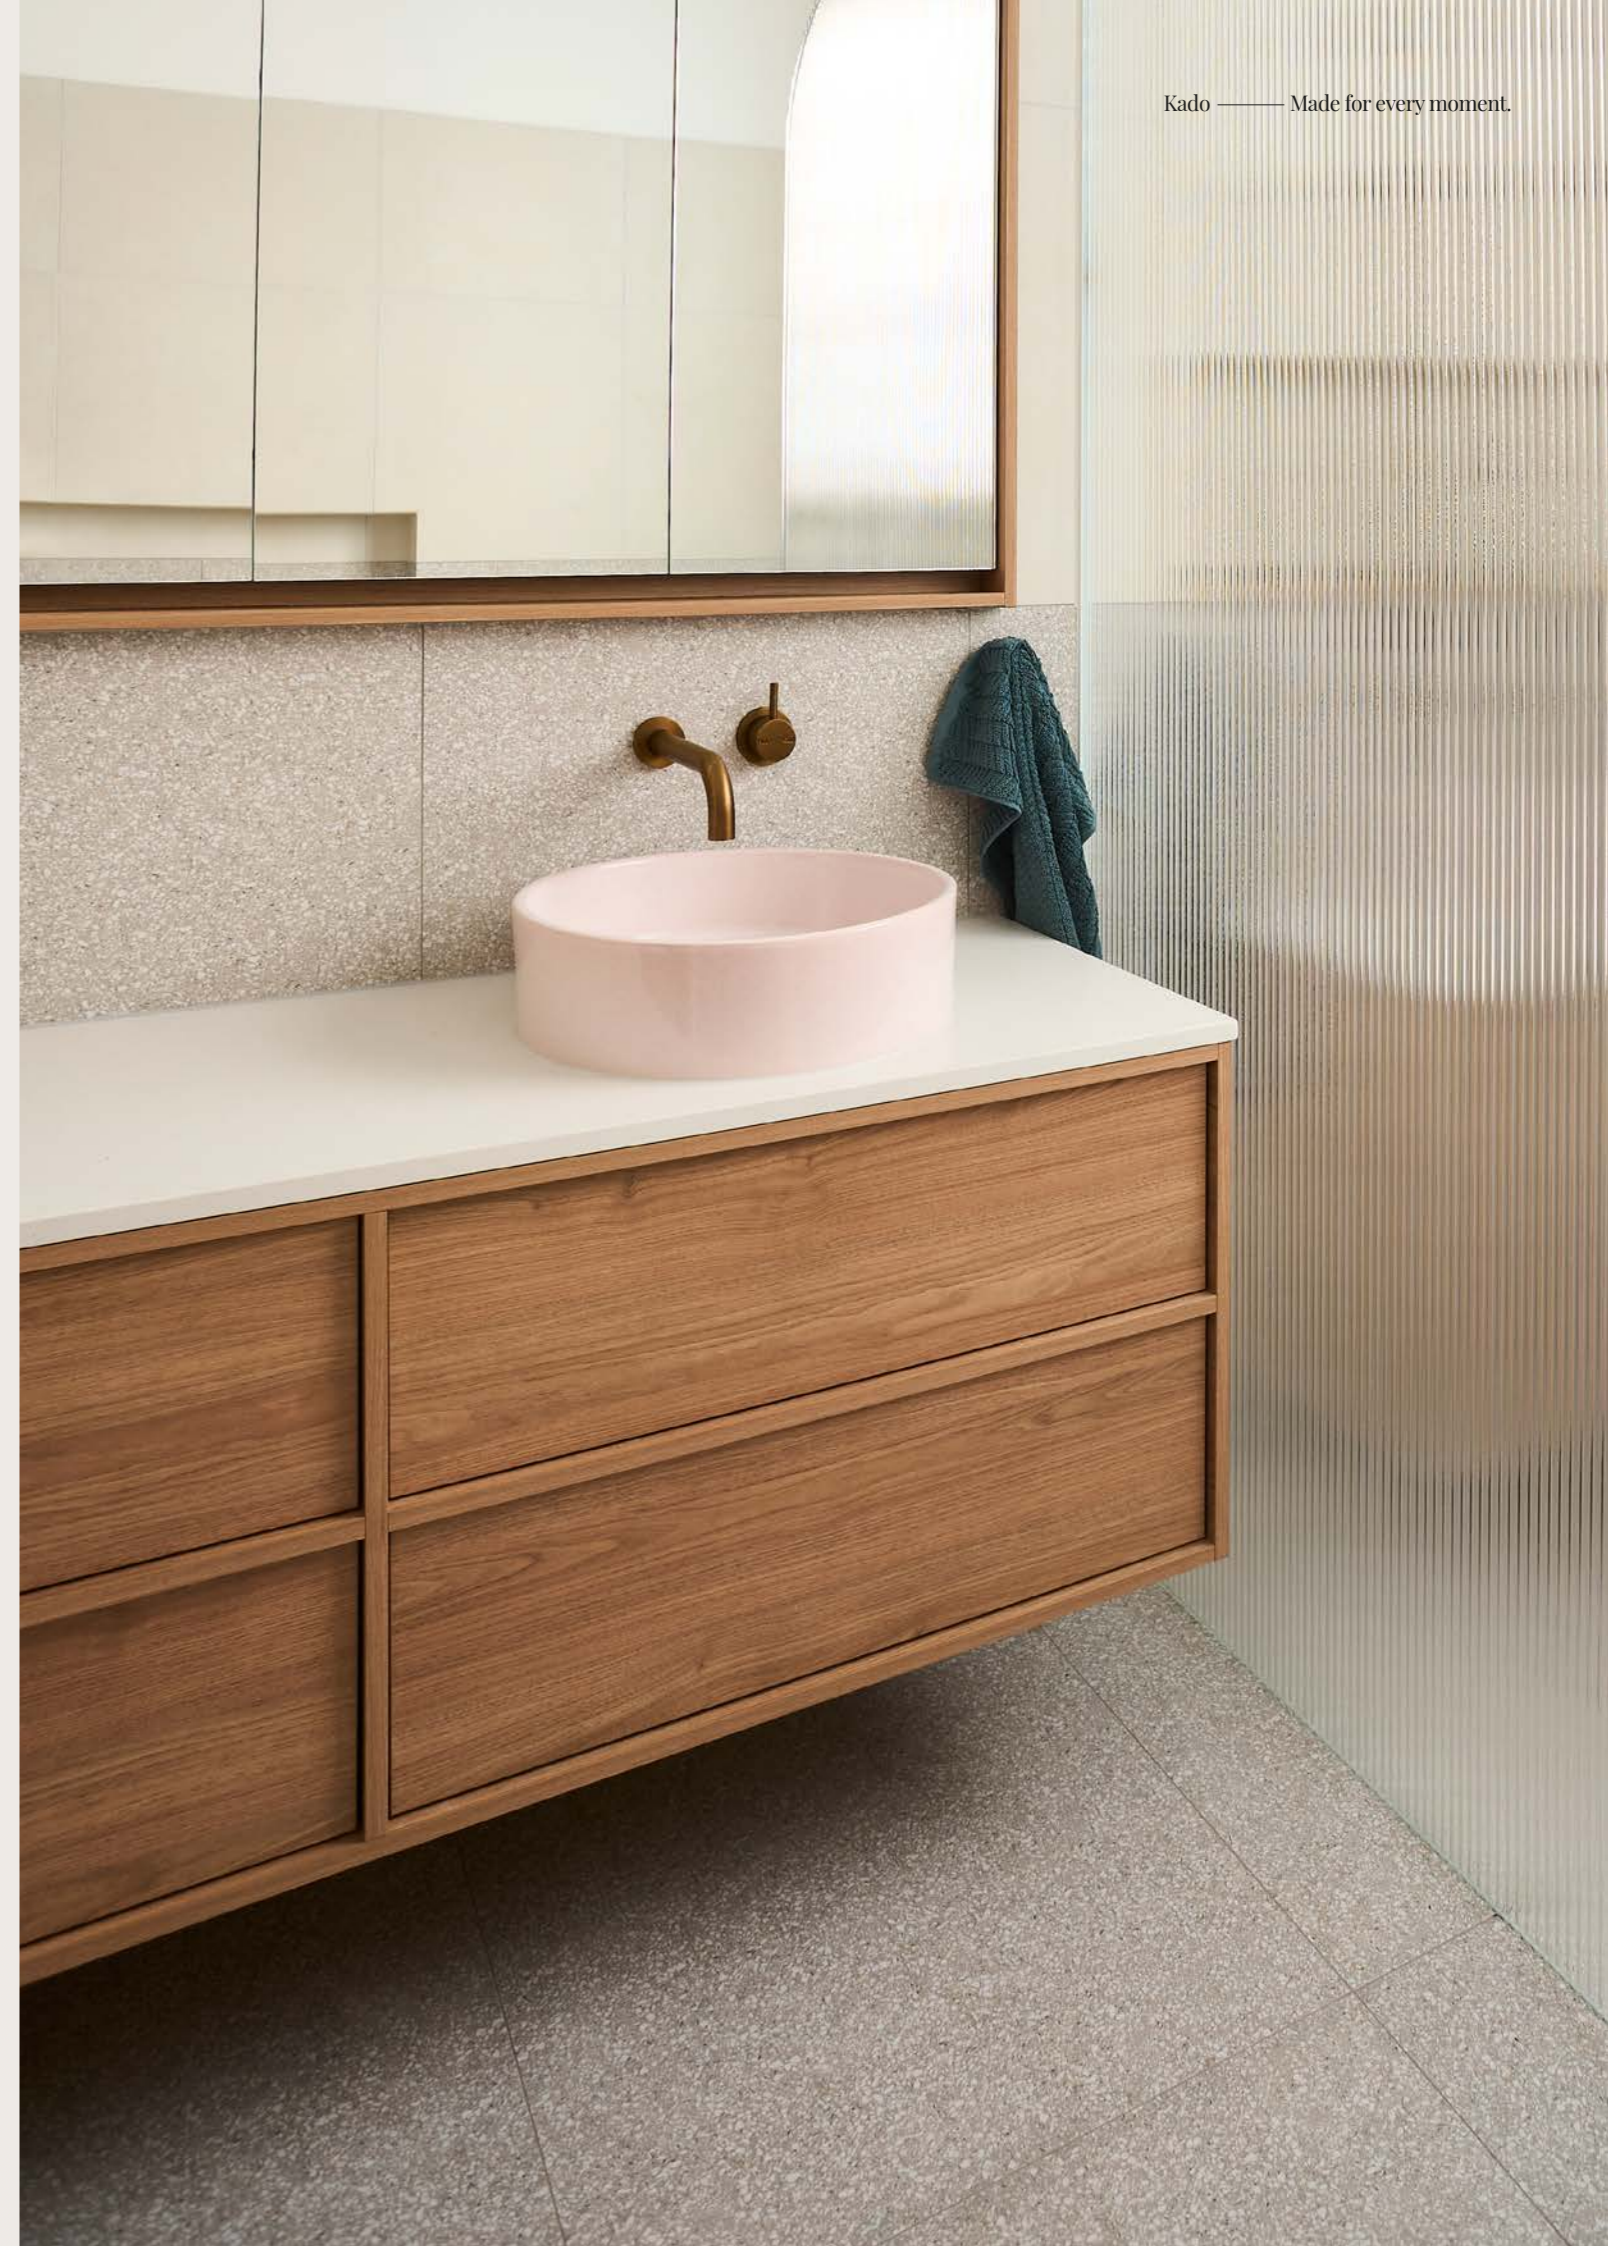

Aspect

Bold presence,
gentle refinement.

Striking the perfect balance between bold architectural forms and soft, elegant details, Aspect creates statement pieces that bring impact to any bathroom design. Incorporating diverse materials, refined textures and a considered use of colour, Aspect captures the dynamic interplay of strength and softness, beauty and functionality.