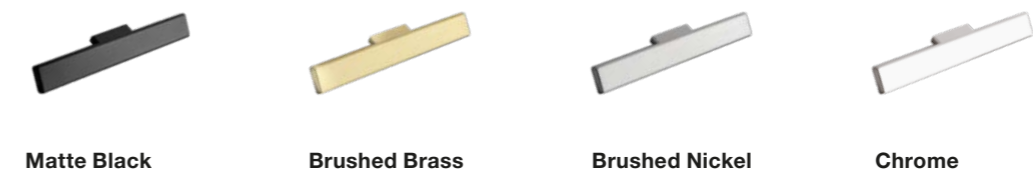

Hammer – Kado Era & Kado Lux