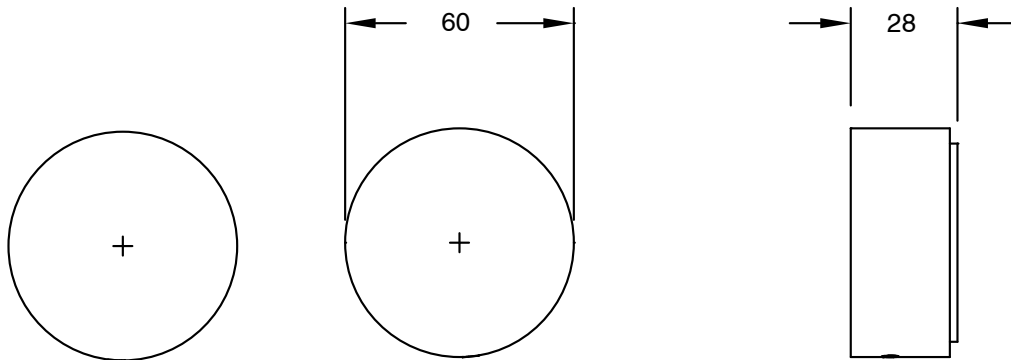

SUSSEX

Sussex Pure Basin Top Assembly Taps with Diamond Textured Handles Chrome

2224642

SPECIFICATIONS

Recommended Use	Residential;Commercial
Colour Finish	Polished Chrome
Primary Material	DR Brass
Recommended Pressure Range	150 - 500 kPa as per AS3500
Max Continuous Working Temperature (deg C)	65
Min Continuous Working Temperature (deg C)	1

WARRANTY

Residential Use (Years)	40
Commercial Use (Years)	10

Please refer to Sussex Warranty page for full Terms and Conditions

Dimensions are nominal measurements only.

CLEANING RECOMMENDATIONS:

We recommend the use of soapy water or approved cleaners. This product should not be cleaned with abrasive materials. Damage caused by any improper treatment is not covered by the product warranty. Refer to Warranty Conditions

Disclaimer: Products in this specification manual must by regulation be installed by licensed and registered trade people. The manufacturer/distributor reserves the right to vary specifications or delete models from their range without prior notification. Dimensions are nominal measurements only. Dimensions and set-outs listed are correct at time of publication however the manufacturer/distributor takes no responsibility for printing errors.

Published 09/04/2026

To see the complete Sussex range go to www.reece.com.au